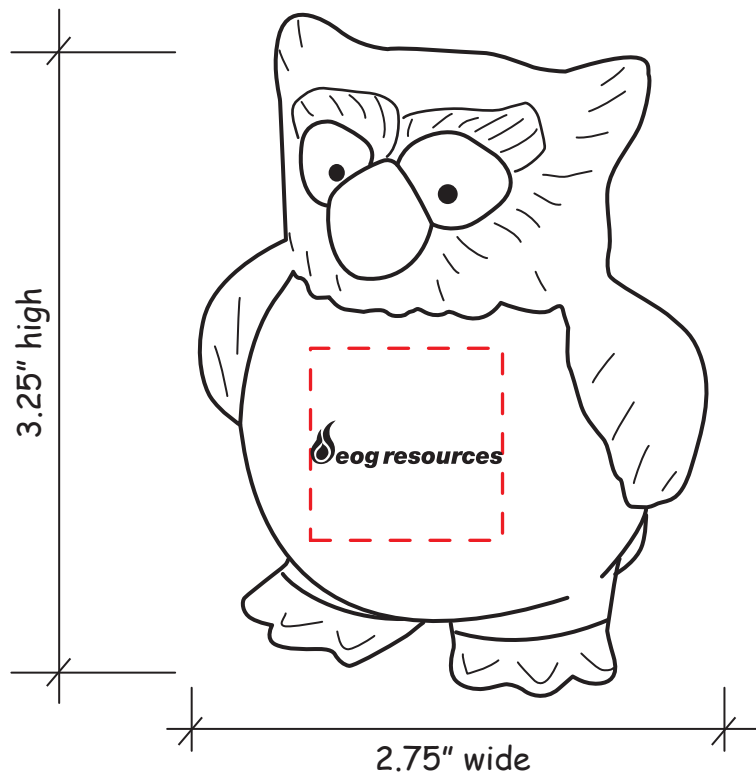

Customer Service E-mail: [service@garrettspecialties.com](mailto:service@garrettspecialties.com)

**Order#:** 132339

**Product:** Owl Stress Reliever

**Item #:** 1364-307967

**Imprint Method:** Pad Print on the Front: Black

**Actual Imprint Size:** 1"W x 0.25"H

**\*\*\*IMPORTANT INFORMATION\*\*\* (PLEASE READ)**

Please proof carefully for spelling errors, omissions, and layout accuracy. It is your responsibility to correct any errors. Garrett Specialties assumes no responsibility for errors after a proof has been authorized to print. Please note changes or revisions to your proof from your original instructions may cause revision in your ship date. Delays in paper proof approval also may require a change in your schedule ship dates. Occasionally, some fax machines may distort the image. Please pay close attention to numbers.