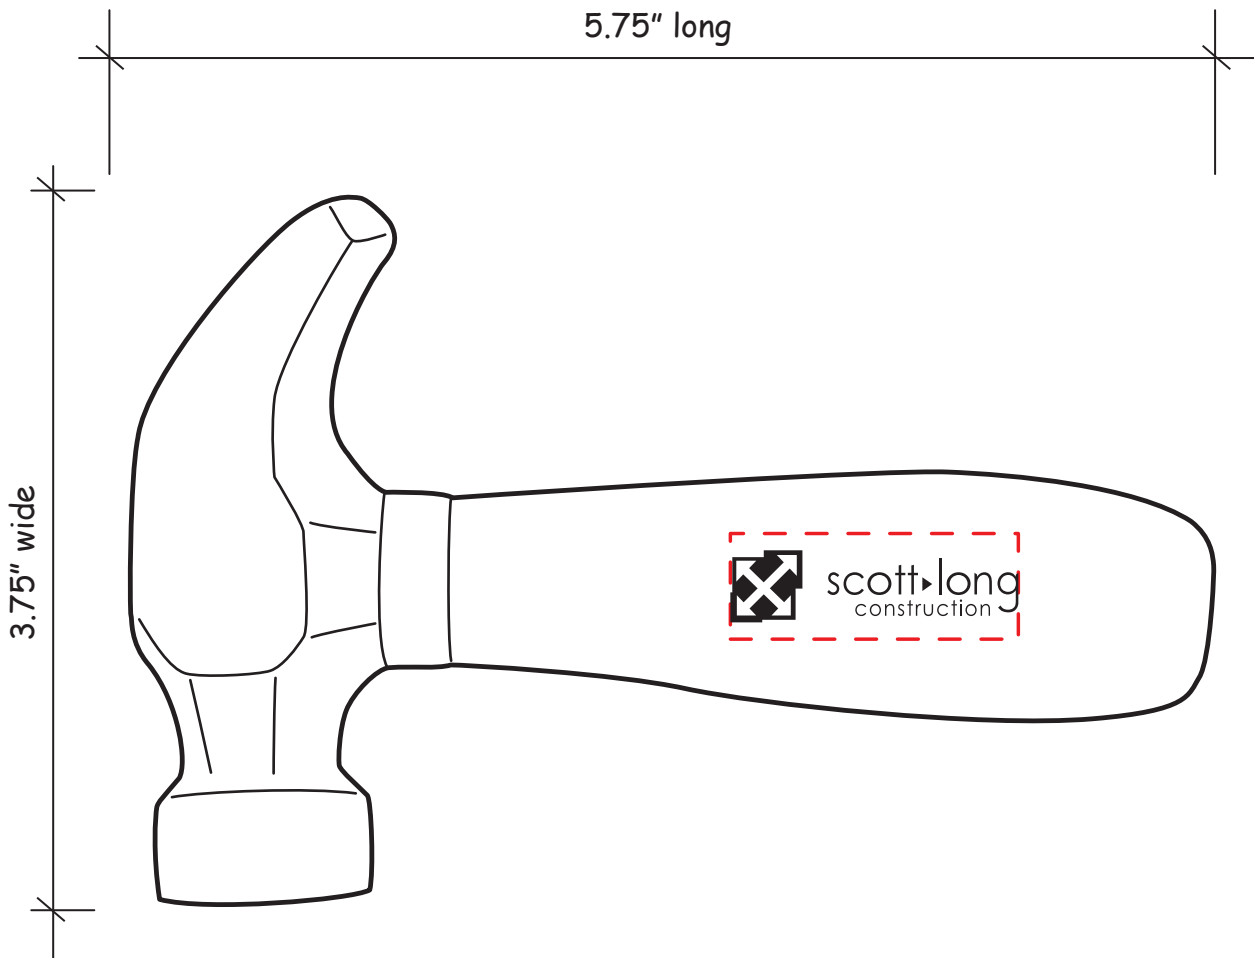

GARRETT SPECIALTIES

a promotional product company

eProof

2 Split Rock Drive Suite 11, Cherry Hill, NJ 08003

Telephone: 1-856 424-4818 or 1-800 320-1510

Fax: 1-856 424-5269

Hours of Operation: 9:00 - 5:30 pm Eastern, M - F

Customer Service E-mail: service@garrettspecialties.com

Order#: 132016

Product: Hammer Stress Reliever

Item #: 1364-308005

Imprint Method: Pad Print on the Handle: Black

Actual Imprint Size: 1.5"W x 0.37"H

PDF documents can distort smaller text due to the inability to display images smaller than 1 pixel in size. "L's" and "I's" when small in size appear to be bold or larger because the pdf will enlarge it to 1 pixel so that it can be viewed. For your assurance your text will print in proportion.

IMPORTANT INFORMATION (PLEASE READ)

Please proof carefully for spelling errors, omissions, and layout accuracy. It is your responsibility to correct any errors. Garrett Specialties assumes no responsibility for errors after a proof has been authorized to print. Please note changes or revisions to your proof from your original instructions may cause revision in your ship date. Delays in paper proof approval also may require a change in your schedule ship dates. Occasionally, some fax machines may distort the image. Please pay close attention to numbers.

It is imperative that you view your e-proof and submit your approval and/or changes promptly to maintain your anticipated delivery date.

Please keep in mind that this virtual proof is not a printed sample of your artwork on our product. The size and placement of the artwork may vary from this proof when actually printed on the product. Carefully review the attached proof for verification of copy & layout.

Due to inherent technical differences in color monitors, the imprint colors and product colors depicted in the attached proof will not resemble those in the final product. We make every effort to match requested custom colors, but cannot guarantee a 100% exact match. Imprints are applied using pad or screen inks. These inks are hand mixed as close as possible to the requested color but may vary 2 to 4 shades. For this reason an exact PMS match cannot be guaranteed.

Your order is ON HOLD until we receive an approval from you in reference to your artwork.