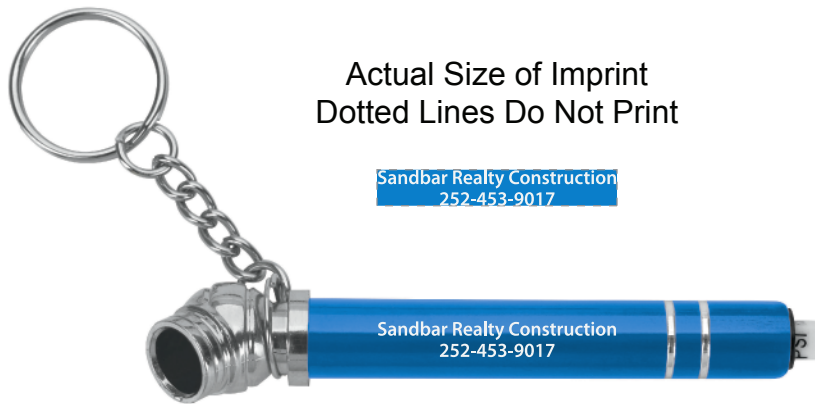

Customer Service E-mail: service@garrettspecialties.com

Order#: 131338

Product: Mini Double Ring Tire Pressure Gauge - Blue

Item #: 1005-310857

Imprint Method: Laser Engraved

Actual Size of Imprint
Dotted Lines Do Not Print