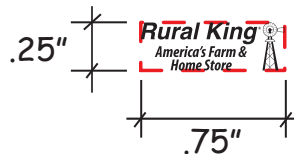

Customer Service E-mail: service@garrettspecialties.com

Order#: 131223

Product: Pig Squeeze Keyring

Item #: 1364-307970

Imprint Method: Screen Print on the Top: White

Actual Imprint Size: 0.75"W x 0.25"H

NOTE: Small text was stacked onto 2 lines and enlarged so that it can print legibly.