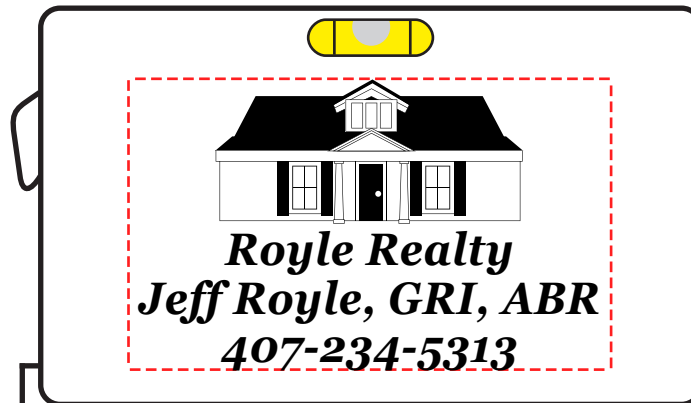

Customer Service E-mail: service@garrettspecialties.com

Order#: 130859

Product: Combination Level and Tape Measure

Item #: 1056-100301

Imprint Method: Pad print on the Front: Black

REVISED

Actual Size of Imprint
Dotted Lines Do Not Print