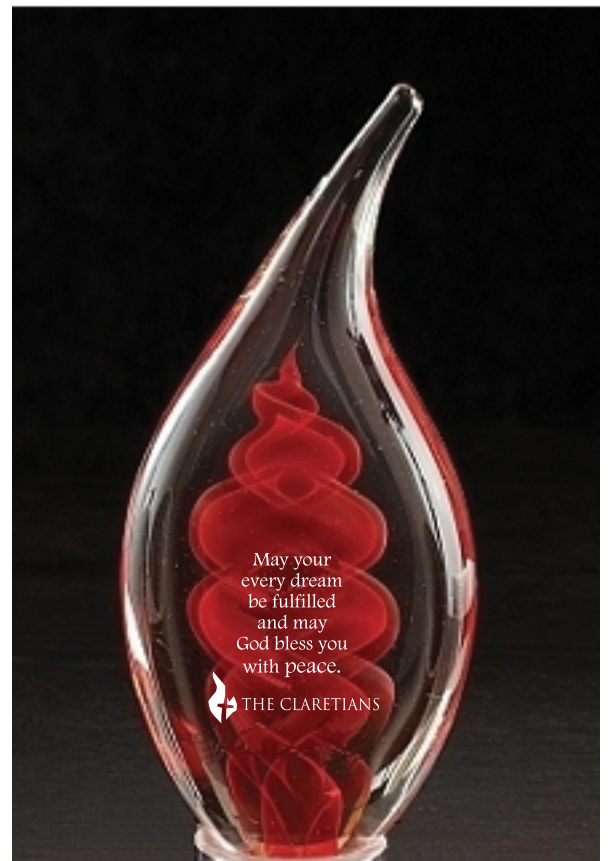

Customer Service E-mail: service@garrettspecialties.com

Order#: 130827

Product: Dublin Art Crystal Paperweight - Red

Item #: 1091-305104

Imprint Method: Sand Carve on the Front

Image Not To Size
For Reference Only