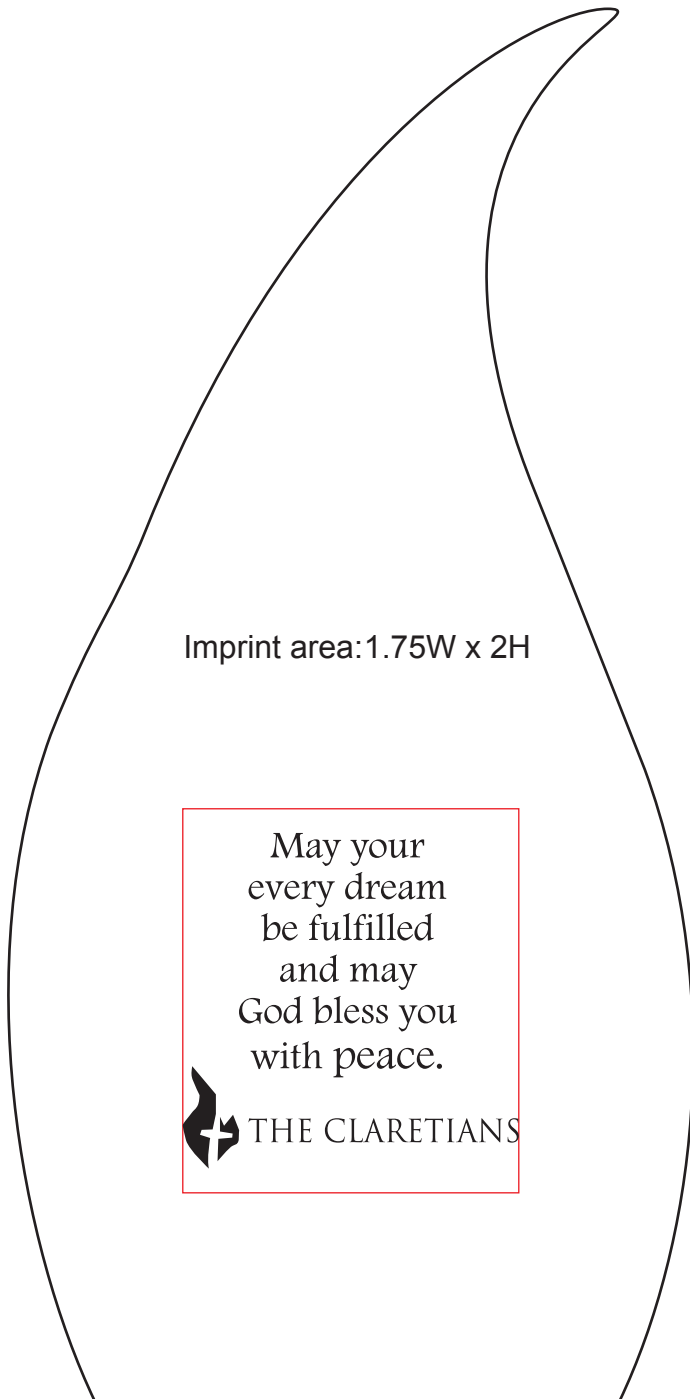

Customer Service E-mail: service@garrettspecialties.com

Order#: 130827

Product: Dublin Art Crystal Paperweight - Red

Item #: 1091-305104

Imprint Method: Sand Carve on the Front

Image Not To Size
For Reference Only