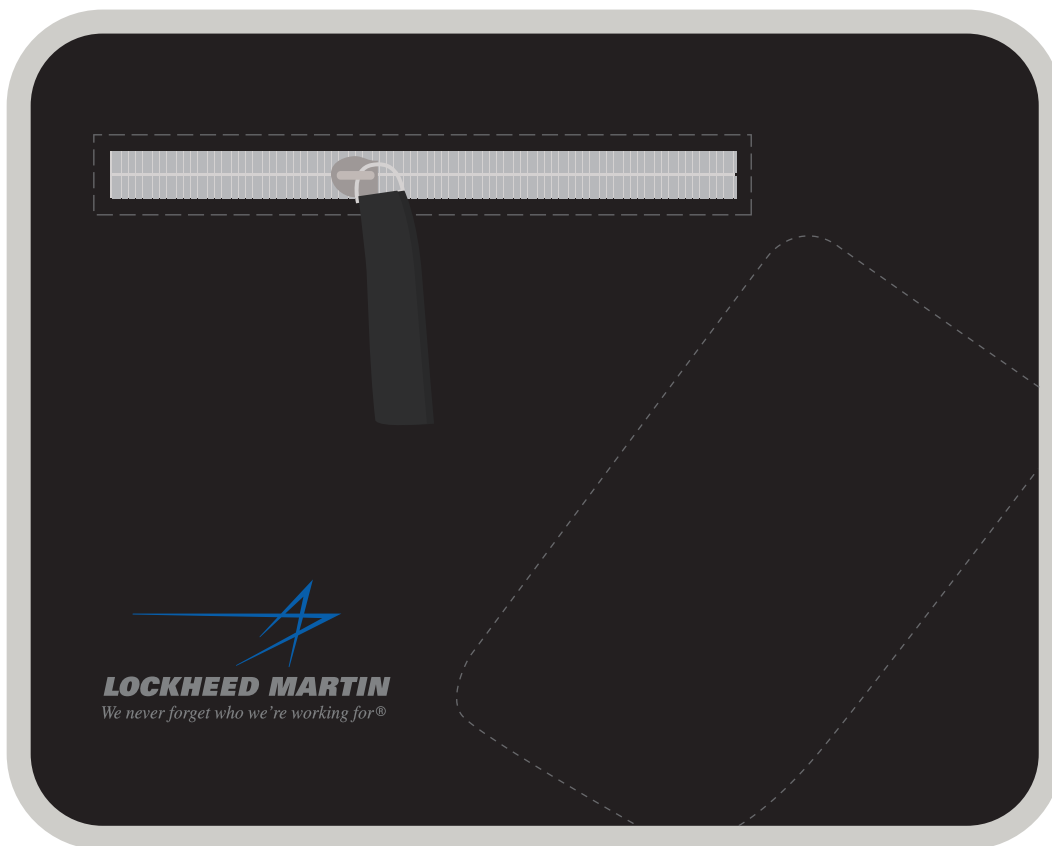

Order#: 130824

Product: Luna Tablet Sleeve

Item #: 1097-313664

Imprint Method: 4 Color Process on the Front (Bottom left corner)

Actual Imprint Size: 3"W x 1.5"H

FRONT

Actual Size of Imprint
Dotted Lines Do Not Print