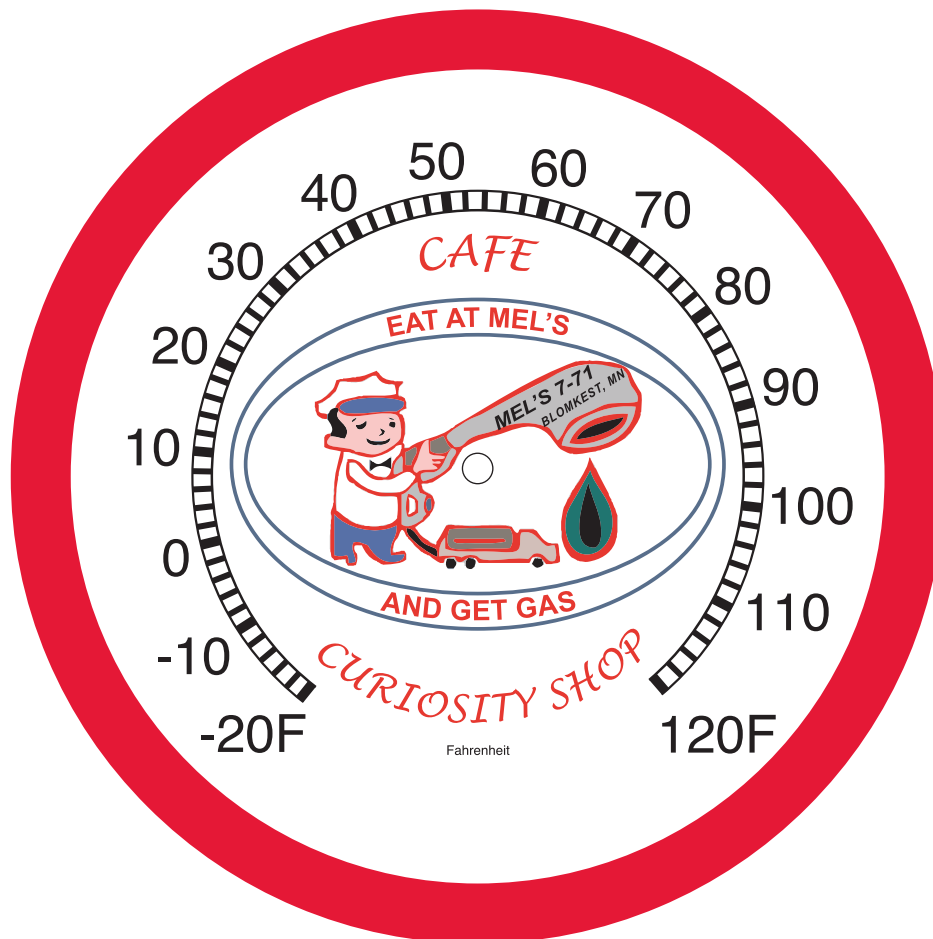

GARRETT SPECIALTIES

a promotional product company

eProof

2 Split Rock Drive Suite 11, Cherry Hill, NJ 08003

Telephone: 1-856 424-4818 or 1-800 320-1510

Fax: 1-856 424-5269

Hours of Operation: 9:00 - 5:30 pm Eastern, M - F

Customer Service E-mail: service@garrettspecialties.com

Order#: 130747

Product: Wall Thermometer- 10" : Red

Item #: 1016-309548

Imprint Method: 1-4 Color Process Imprint on the Dial

Actual Imprint Size: 5.16"W x 5.13"H

REVISED

50% of actual size

IMPORTANT INFORMATION (PLEASE READ)

Please proof carefully for spelling errors, omissions, and layout accuracy. It is your responsibility to correct any errors. Garrett Specialties assumes no responsibility for errors after a proof has been authorized to print. Please note changes or revisions to your proof from your original instructions may cause revision in your ship date. Delays in paper proof approval also may require a change in your schedule ship dates. Occasionally, some fax machines may distort the image. Please pay close attention to numbers.

It is imperative that you view your e-proof and submit your approval and/or changes promptly to maintain your anticipated delivery date.

Please keep in mind that this virtual proof is not a printed sample of your artwork on our product. The size and placement of the artwork may vary from this proof when actually printed on the product. Carefully review the attached proof for verification of copy & layout.

Due to inherent technical differences in color monitors, the imprint colors and product colors depicted in the attached proof will not resemble those in the final product. We make every effort to match requested custom colors, but cannot guarantee a 100% exact match. Imprints are applied using pad or screen inks. These inks are hand mixed as close as possible to the requested color but may vary 2 to 4 shades. For this reason an exact PMS match cannot be guaranteed.

Your order is ON HOLD until we receive an approval from you in reference to your artwork.