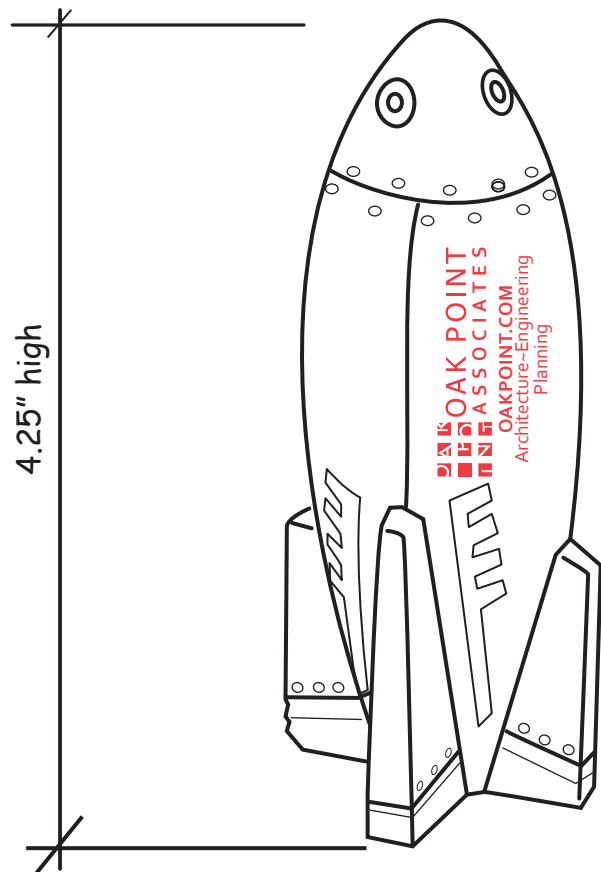

OPTION: 02

IMPORTANT INFORMATION (PLEASE READ)

Please proof carefully for spelling errors, omissions, and layout accuracy. It is your responsibility to correct any errors. Garrett Specialties assumes no responsibility for errors after a proof has been authorized to print. Please note changes or revisions to your proof from your original instructions may cause revision in your ship date. Delays in paper proof approval also may require a change in your schedule ship dates. Occasionally, some fax machines may distort the image. Please pay close attention to numbers.

It is imperative that you view your e-proof and submit your approval and/or changes promptly to maintain your anticipated delivery date.

Please keep in mind that this virtual proof is not a printed sample of your artwork on our product. The size and placement of the artwork may vary from this proof when actually printed on the product. Carefully review the attached proof for verification of copy & layout.

Due to inherent technical differences in color monitors, the imprint colors and product colors depicted in the attached proof will not resemble those in the final product. We make every effort to match requested custom colors, but cannot guarantee a 100% exact match. Imprints are applied using pad or screen inks. These inks are hand mixed as close as possible to the requested color but may vary 2 to 4 shades. For this reason an exact PMS match cannot be guaranteed.

Your order is ON HOLD until we receive an approval from you in reference to your artwork.