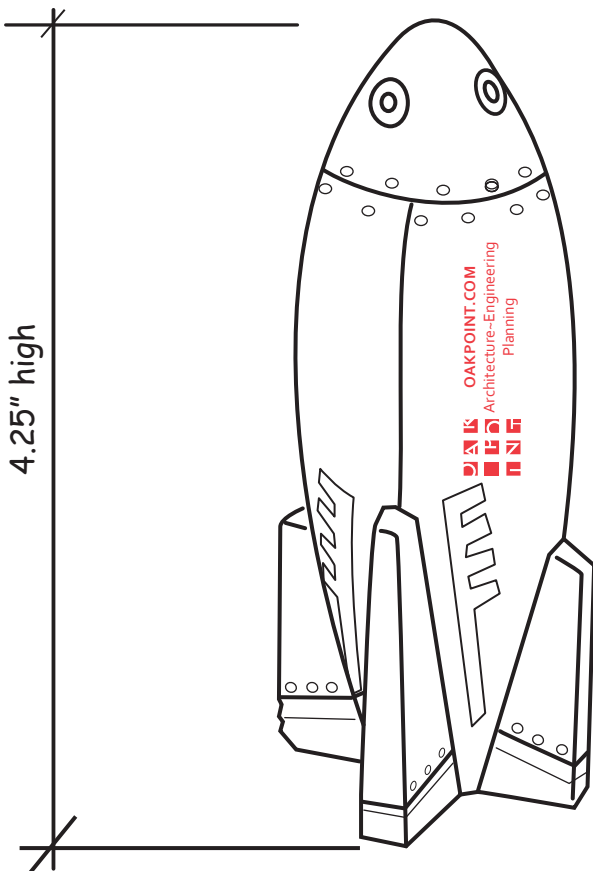

GARRETT SPECIALTIES

a promotional product company

eProof

2 Split Rock Drive Suite 11, Cherry Hill, NJ 08003

Telephone: 1-856 424-4818 or 1-800 320-1510

Fax: 1-856 424-5269

Hours of Operation: 9:00 - 5:30 pm Eastern, M - F

Customer Service E-mail: service@garrettspecialties.com

Order#: 130591

Product: Rocket Stress Ball

Item #: 1364-307545

Imprint Method: Pad Print on the Side Panel: Red 186

Actual Imprint Size: 1.25"W x 0.46"H (Option 1), 1.25"W x 0.42"H (Option 2)

REVISED

OPTION: 01