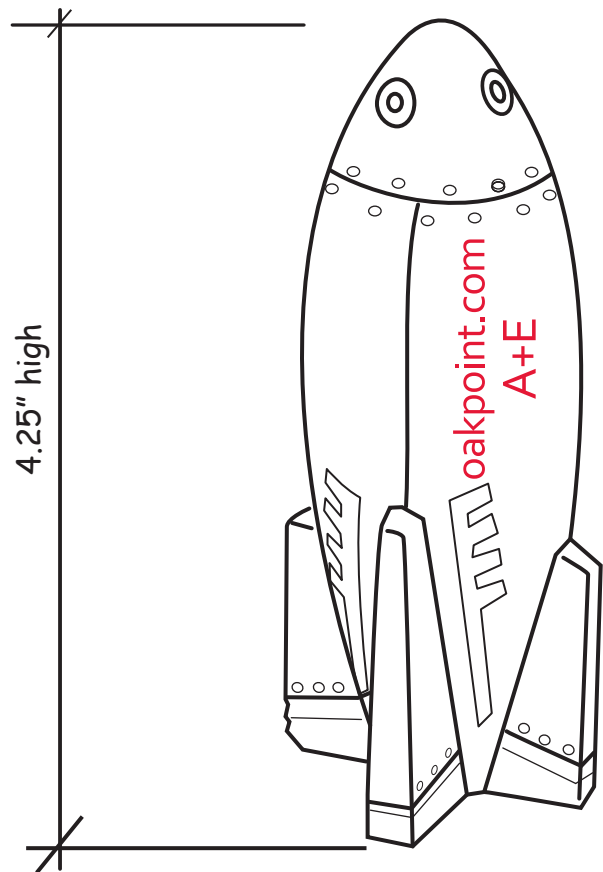

OPTION: 02

IMPORTANT INFORMATION (PLEASE READ)

Please proof carefully for spelling errors, omissions, and layout accuracy. It is your responsibility to correct any errors. Garrett Specialties assumes no responsibility for errors after a proof has been authorized to print. Please note changes or revisions to your proof from your original instructions may cause revision in your ship date. Delays in paper proof approval also may require a change in your schedule ship dates. Occasionally, some fax machines may distort the image. Please pay close attention to numbers.

It is imperative that you view your e-proof and submit your approval and/or changes promptly to maintain your anticipated delivery date.

Please keep in mind that this virtual proof is not a printed sample of your artwork on our product. The size and placement of the artwork may vary from this proof when actually printed on the product. Carefully review the attached proof for verification of copy & layout.

Due to inherent technical differences in color monitors, the imprint colors and product colors depicted in the attached proof will not resemble those in the final product. We make every effort to match requested custom colors, but cannot guarantee a 100% exact match. Imprints are applied using pad or screen inks. These inks are hand mixed as close as possible to the requested color but may vary 2 to 4 shades. For this reason an exact PMS match cannot be guaranteed.

Your order is ON HOLD until we receive an approval from you in reference to your artwork.