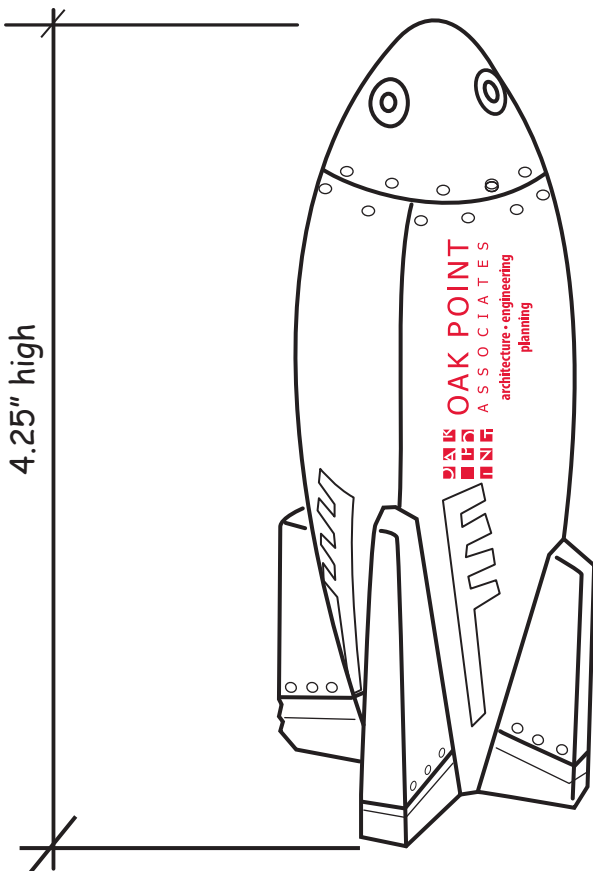

GARRETT SPECIALTIES

a promotional product company

eProof

2 Split Rock Drive Suite 11, Cherry Hill, NJ 08003

Telephone: 1-856 424-4818 or 1-800 320-1510

Fax: 1-856 424-5269

Hours of Operation: 9:00 - 5:30 pm Eastern, M - F

Customer Service E-mail: service@garrettspecialties.com

Order#: 130591

Product: Rocket Stress Ball

Item #: 1364-307545

Imprint Method: Pad Print on the Side Panel: Red 186

Actual Imprint Size: 1.25"W x 0.46"H (Option 1), 1.25"W x 0.42"H (Option 2)

OPTION: 01