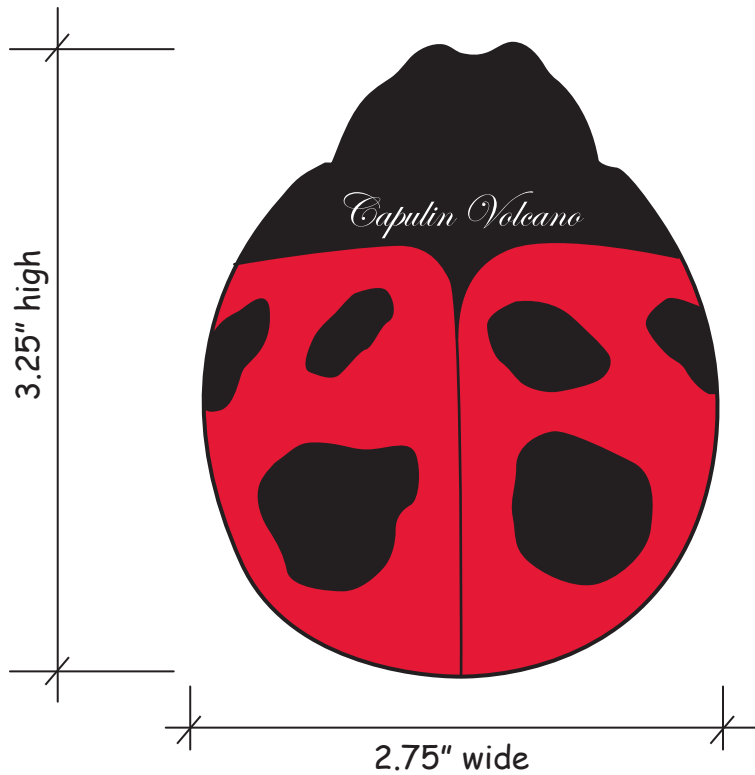

Customer Service E-mail: service@garrettspecialties.com

Order#: 129804

Product: Ladybug Stress Reliever

Item #: 1364-307964

Imprint Method: Pad Print on the Top - White

Actual Imprint Size: 1.25"W x 0.25"H