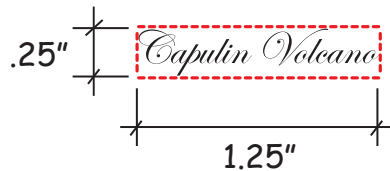

Customer Service E-mail: service@garrettspecialties.com

Order#: 129804

Product: Ladybug Stress Reliever

Item #: 1364-307964

Imprint Method: Pad Print on the Top - White

Actual Imprint Size: 1.25"W x 0.25"H