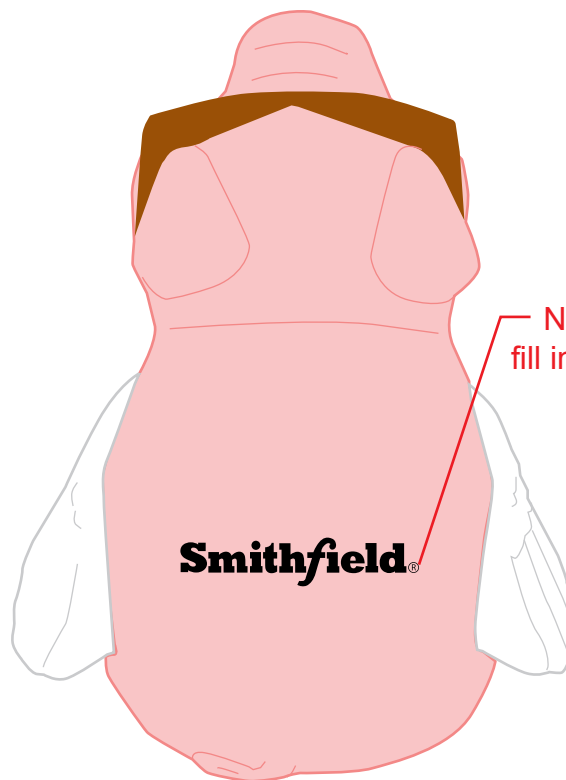

Customer Service E-mail: service@garrettspecialties.com

Order#: 129673

Product: Flying Pig Stress Ball

Item #: 1008-304780

Imprint Method: Pad Print on the Back - Black

Actual Imprint Size: 1.25"W x 0.26"H

REVISED

200%

Smithfield®

ACTUAL SIZE

FLYING PIG

Note: The registration mark may fill in or print as a dot. Please advise.

*****IMPORTANT INFORMATION*** (PLEASE READ)**

Please proof carefully for spelling errors, omissions, and layout accuracy. It is your responsibility to correct any errors. Garrett Specialties assumes no responsibility for errors after a proof has been authorized to print. Please note changes or revisions to your proof from your original instructions may cause revision in your ship date. Delays in paper proof approval also may require a change in your schedule ship dates. Occasionally, some fax machines may distort the image. Please pay close attention to numbers.