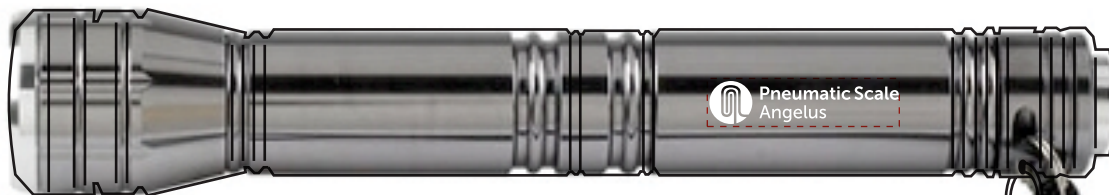

GARRETT SPECIALTIES

a promotional product company

eProof

2 Split Rock Drive Suite 11, Cherry Hill, NJ 08003

Telephone: 1-856 424-4818 or 1-800 320-1510

Fax: 1-856 424-5269

Hours of Operation: 9:00 - 5:30 pm Eastern, M - F

Customer Service E-mail: service@garrettspecialties.com

Order#: 129668

Product: Luminoso - Large Flashlight

Item #: 1205-311411

Imprint Method: Laser Engraved on the Barrel

Actual Imprint Size: 0.25"W x 0.25"H (Side 1), 1"W x 0.1"H (Side 2)

REVISED

NOTE: The color of your laser engraved artwork will depend on the nature of the item and it's material.

Side 1