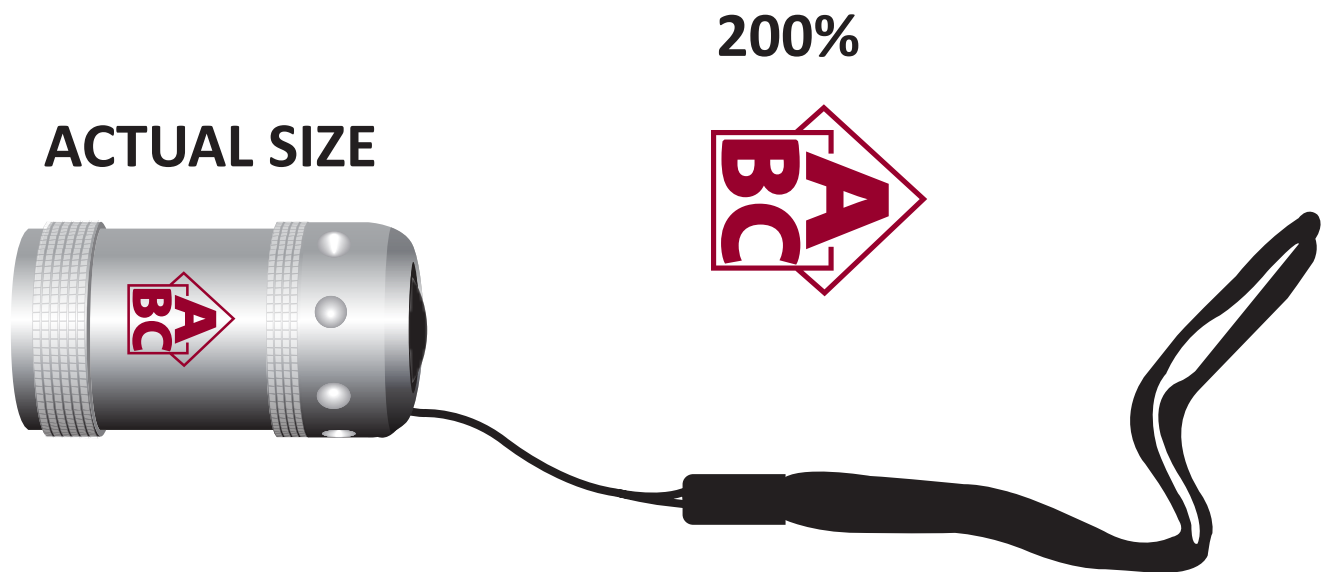

GARRETT SPECIALTIES

a promotional product company

eProof

2 Split Rock Drive Suite 11, Cherry Hill, NJ 08003

Telephone: 1-856 424-4818 or 1-800 320-1510

Fax: 1-856 424-5269

Hours of Operation: 9:00 - 5:30 pm Eastern, M - F

Customer Service E-mail: service@garrettspecialties.com

Order#: 129324

Product: Aluminum Gizmo LED Light - Silver

Item #: 1008-307149

Imprint Method: Screen Print on the Side - Burgundy 202

Actual Imprint Size: 0.56"W x 0.5"H

REVISED

IMPORTANT INFORMATION (PLEASE READ)

Please proof carefully for spelling errors, omissions, and layout accuracy. It is your responsibility to correct any errors. Garrett Specialties assumes no responsibility for errors after a proof has been authorized to print. Please note changes or revisions to your proof from your original instructions may cause revision in your ship date. Delays in paper proof approval also may require a change in your schedule ship dates. Occasionally, some fax machines may distort the image. Please pay close attention to numbers.

It is imperative that you view your e-proof and submit your approval and/or changes promptly to maintain your anticipated delivery date.

Please keep in mind that this virtual proof is not a printed sample of your artwork on our product. The size and placement of the artwork may vary from this proof when actually printed on the product. Carefully review the attached proof for verification of copy & layout.

Due to inherent technical differences in color monitors, the imprint colors and product colors depicted in the attached proof will not resemble those in the final product. We make every effort to match requested custom colors, but cannot guarantee a 100% exact match. Imprints are applied using pad or screen inks. These inks are hand mixed as close as possible to the requested color but may vary 2 to 4 shades. For this reason an exact PMS match cannot be guaranteed.

Your order is ON HOLD until we receive an approval from you in reference to your artwork.