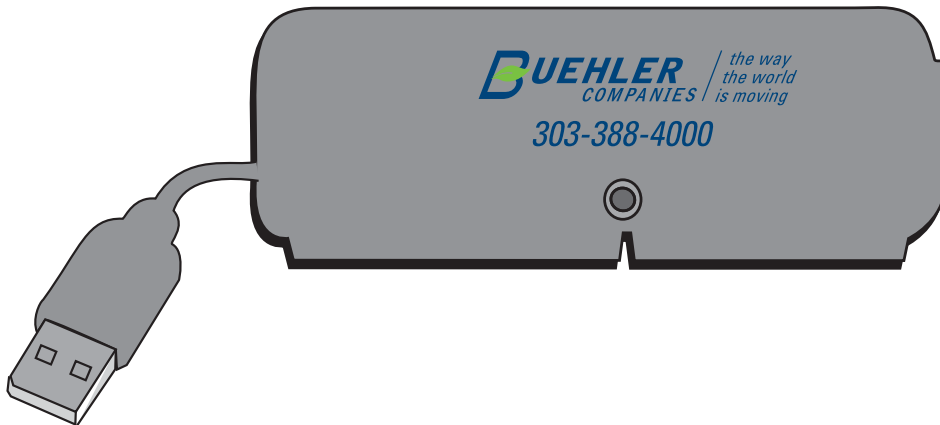

GARRETT SPECIALTIES

a promotional product company

eProof

2 Split Rock Drive Suite 11, Cherry Hill, NJ 08003

Telephone: 1-856 424-4818 or 1-800 320-1510

Fax: 1-856 424-5269

Hours of Operation: 9:00 - 5:30 pm Eastern, M - F

Customer Service E-mail: service@garrettspecialties.com

Order#: 129064

Product: Mini USB 4-Port Hub 1.1 - Silver

Item #: 1097-305379

Imprint Method: Pad Print on the Across Top - White

Actual Imprint Size: 1.65"W x 0.5"H

REVISED

IMPORTANT INFORMATION (PLEASE READ)

Please proof carefully for spelling errors, omissions, and layout accuracy. It is your responsibility to correct any errors. Garrett Specialties assumes no responsibility for errors after a proof has been authorized to print. Please note changes or revisions to your proof from your original instructions may cause revision in your ship date. Delays in paper proof approval also may require a change in your schedule ship dates. Occasionally, some fax machines may distort the image. Please pay close attention to numbers.

It is imperative that you view your e-proof and submit your approval and/or changes promptly to maintain your anticipated delivery date.

Please keep in mind that this virtual proof is not a printed sample of your artwork on our product. The size and placement of the artwork may vary from this proof when actually printed on the product. Carefully review the attached proof for verification of copy & layout.

Due to inherent technical differences in color monitors, the imprint colors and product colors depicted in the attached proof will not resemble those in the final product. We make every effort to match requested custom colors, but cannot guarantee a 100% exact match. Imprints are applied using pad or screen inks. These inks are hand mixed as close as possible to the requested color but may vary 2 to 4 shades. For this reason an exact PMS match cannot be guaranteed.

Your order is ON HOLD until we receive an approval from you in reference to your artwork.