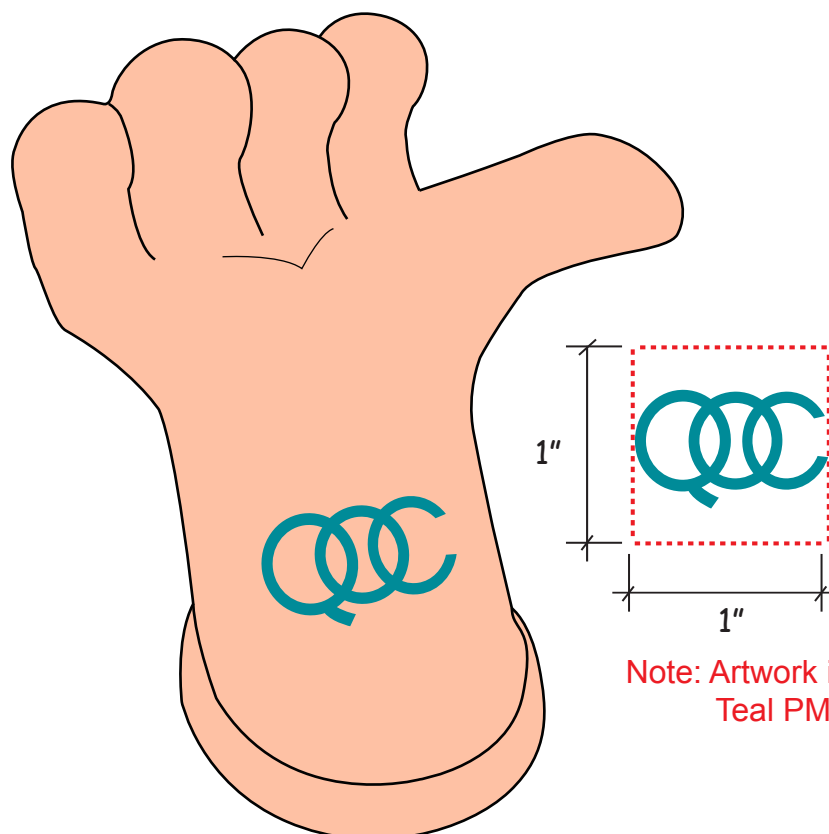

Order#: 128999
Product: Hand Phone Holder Squeezies Stress Reliever - Pink
Item #: 1364-307900
Imprint Method: Screen Print on the Wrist - Teal PMS 321
Actual Imprint Size: 1"W x 0.6"H

REVISED

Note: Artwork is shown using Teal PMS 321C.