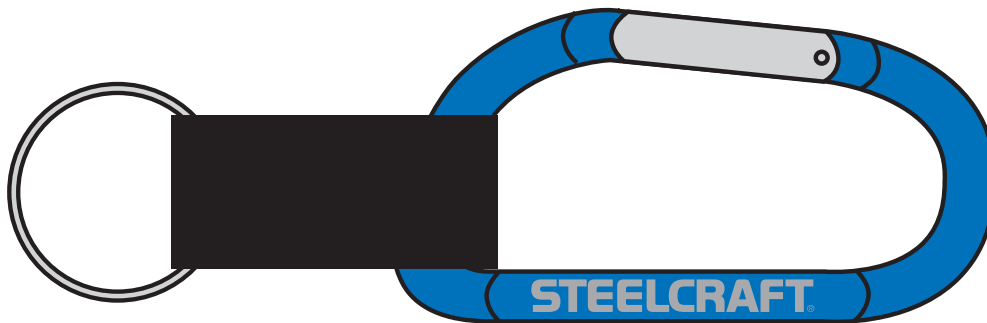

**Order#:** 128990

**Product:** Clip and Go Carabiner Key Tag - Metallic Blue

**Item #:** 1097-301539

**Imprint Method:** Laser Engraved on the First Side

**Actual Imprint Size:** 1.5"W x 0.17"H

**NOTE:** The color of your laser engraved artwork will depend on the nature of the item and it's material.