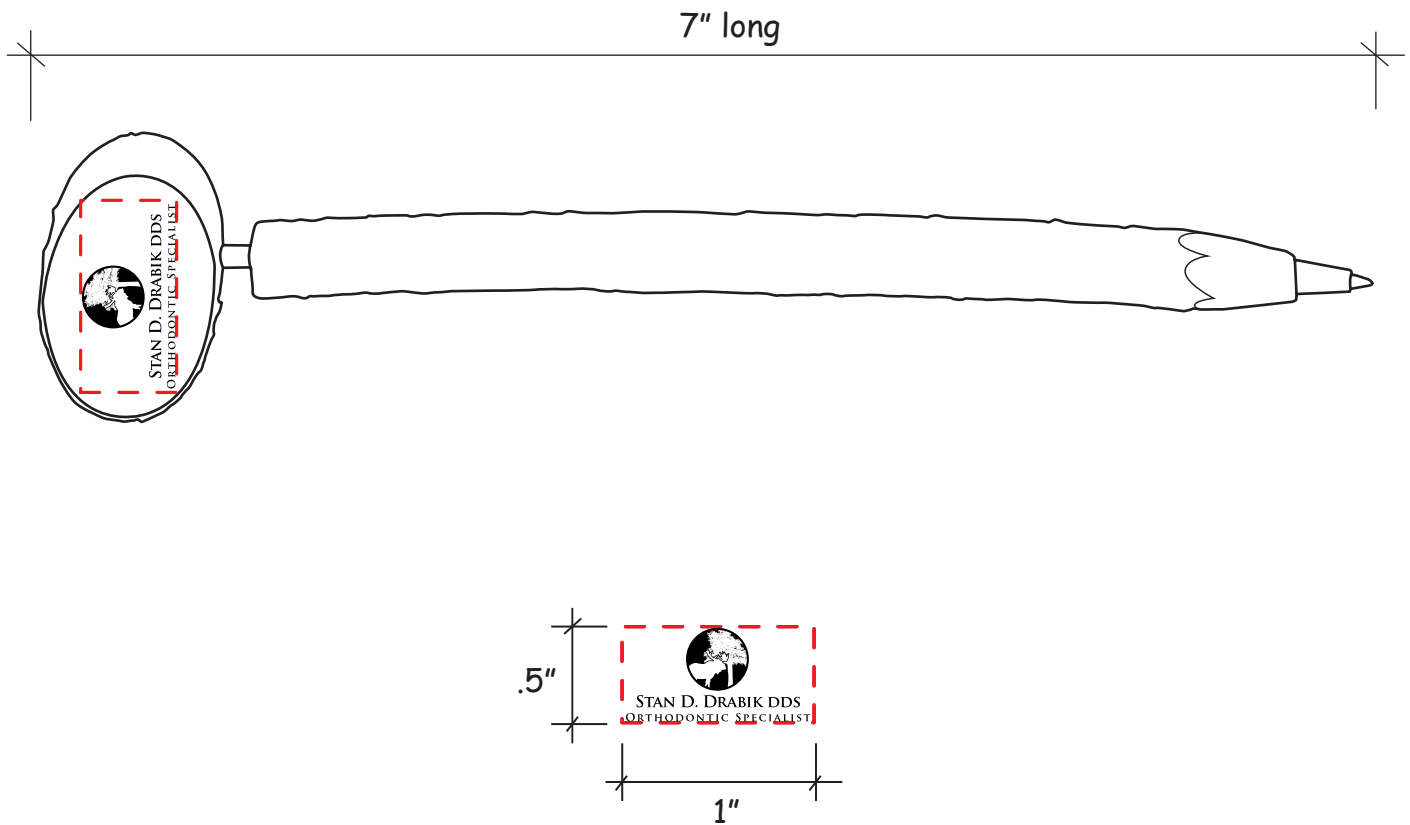

Customer Service E-mail: service@garrettspecialties.com

Order#: 128742

Product: Wood Pen with Banner

Item #: 1364-311206

Imprint Method: Laser Engraved on the Top

NOTE: The color of your laser engraved artwork will depend on the nature of the item and it's material.