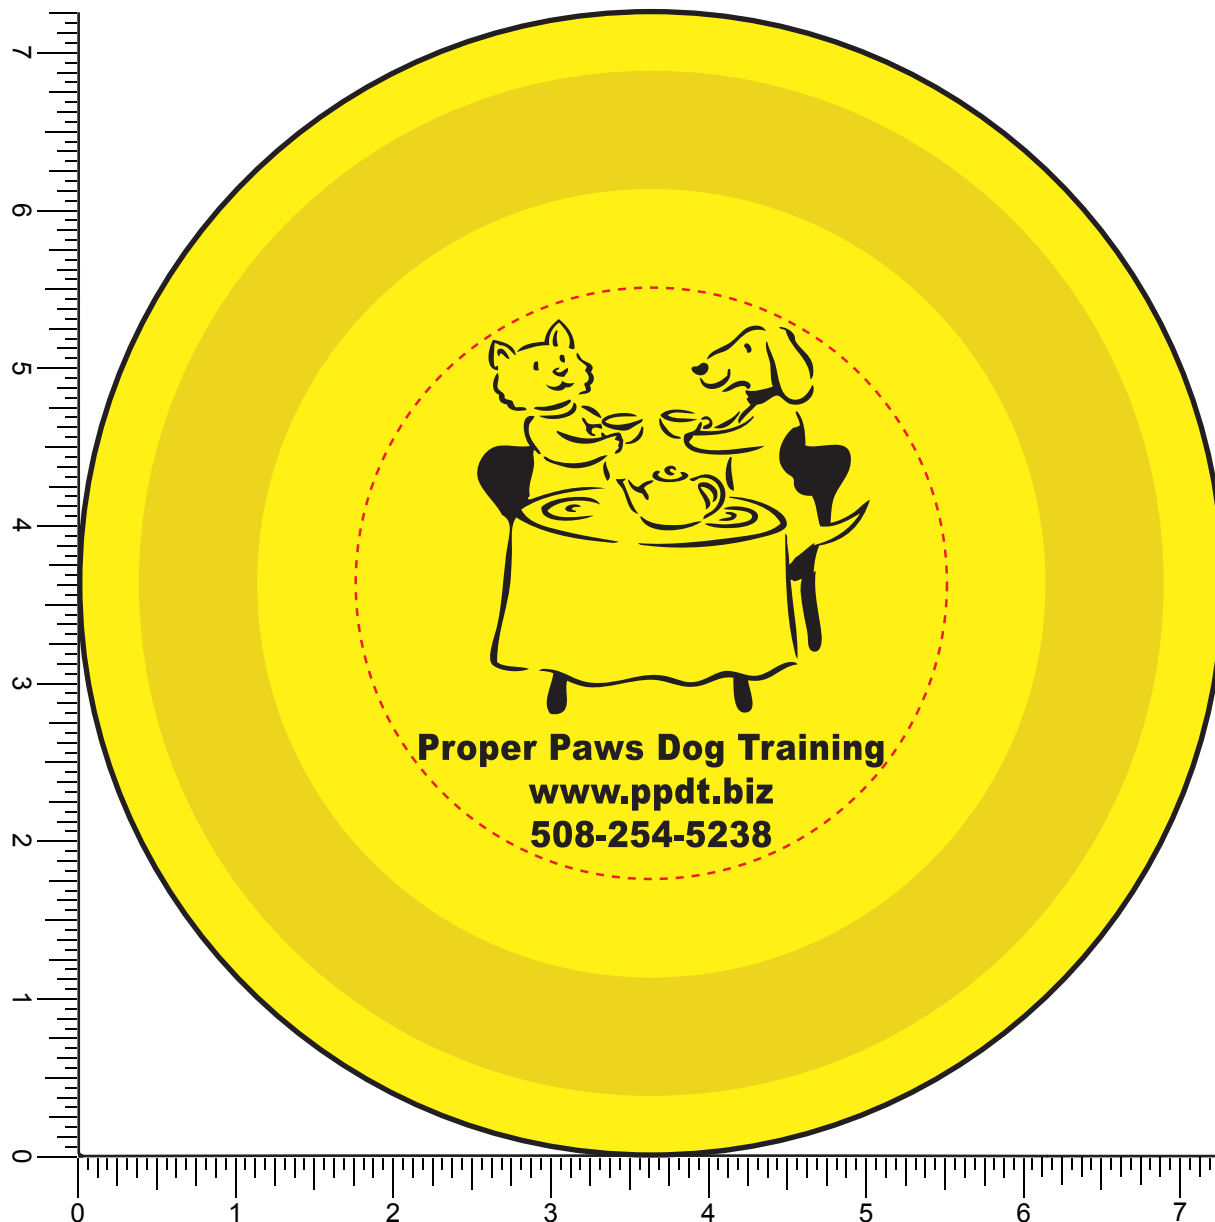

Customer Service E-mail: service@garrettspecialties.com

Order#: 128716

Product: Fetch! - 7" Dog Safe Flyer - Yellow

Item #: 1116-312453

Imprint Method: Silkscreen on the Top - Black

REVISED

*****IMPORTANT INFORMATION*** (PLEASE READ)**