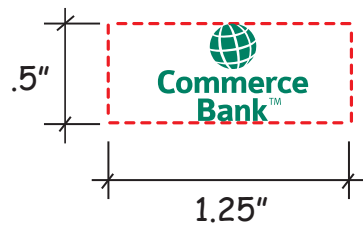

Customer Service E-mail: service@garrettspecialties.com

Order#: 128688

Product: Baseball Coin Bank

Item #: 1364-308190

Imprint Method: Screen Print on the Side - Green 341

REVISED

NOTE: Small details in artwork may fill in when printed.