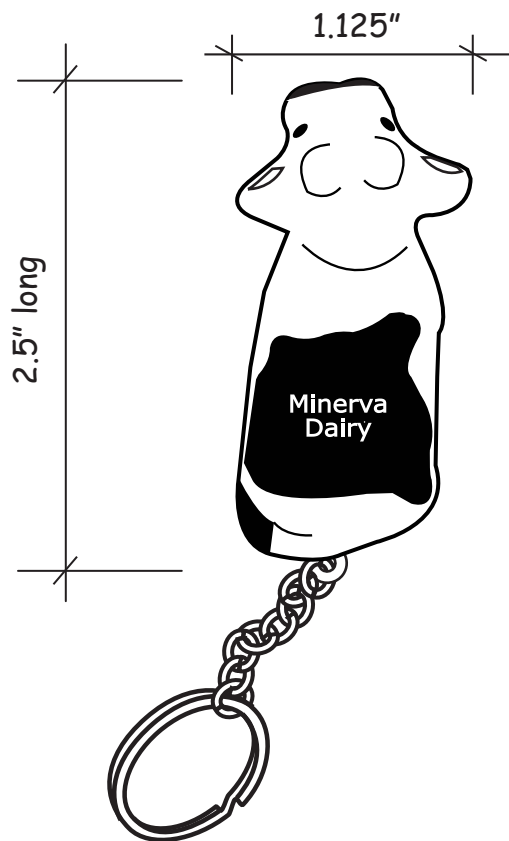

Customer Service E-mail: service@garrettspecialties.com

Order#: 128663

Product: Cow Squeezie Keyring

Item #: 1364-308153

Imprint Method: Screen Print on the Top - White

REVISED

Note: Artwork is shown at the largest size that it can be printed
 Please note that "Minerva" is spelled correctly using a lower case "i".
 When viewing PDF files, lower case "i's" sometimes appear thicker than they actually are and can look like lower case "L's" occasionally. I have double checked and "Minerva" is spelled correctly.