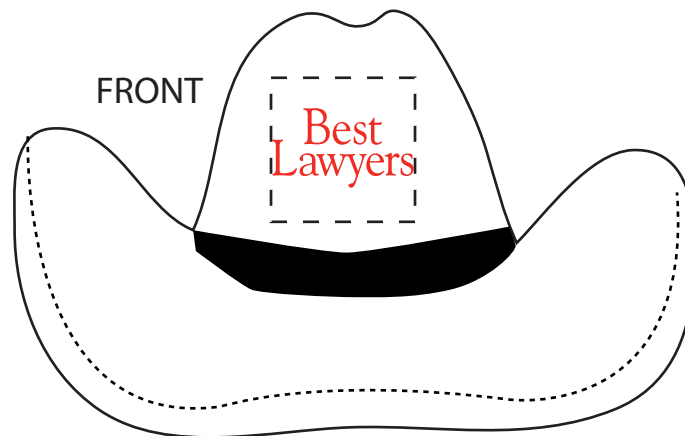

Customer Service E-mail: service@garrettspecialties.com

Order#: 128473

Product: Cowboy Hat Stress Ball - White

Item #: 1008-100884

Imprint Method: Pad Print on the Right Side - Red 485

REVISED 3

Actual Size of Imprint
Dotted Lines Do Not Print