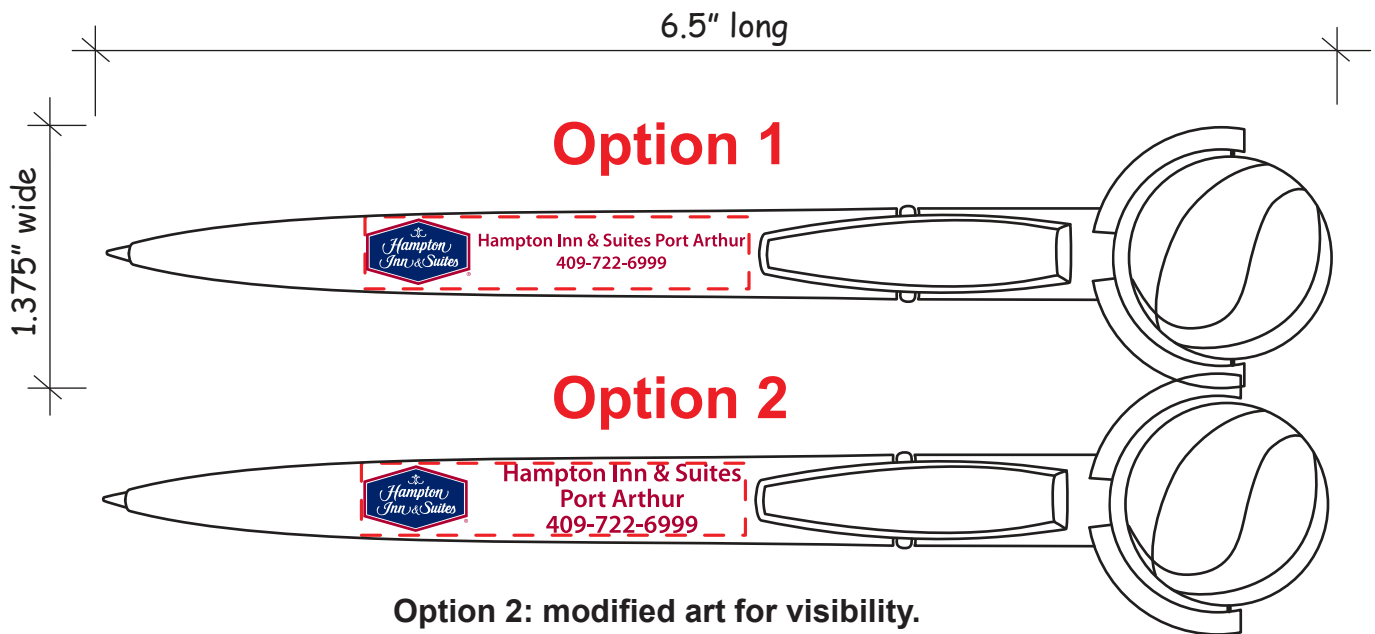

Order#: 128281  
Product: Basketball Squeeze Top Pen  
Item #: 1364-308088  
Imprint Method: - Location 1 selected: (Screen Print on the Barrel.)  
- 2 PMS color(s): PMS 280C and PMS 207C