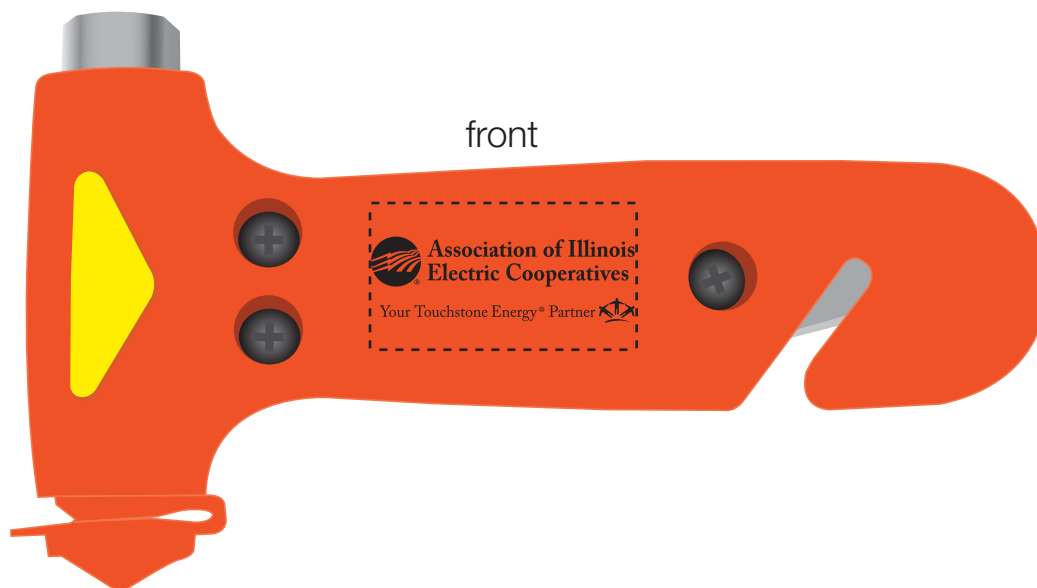

Customer Service E-mail: service@garrettspecialties.com

Order#: 127824

Product: Vehicle Escape Tool

Item #: 1008-310401

Imprint Method: Screen Print on the Handle (Front) - Black

REVISED

~ Actual size ~

PLEASE NOTE: LOGO(S) ARE SHOWN AT MAX IMPRINT