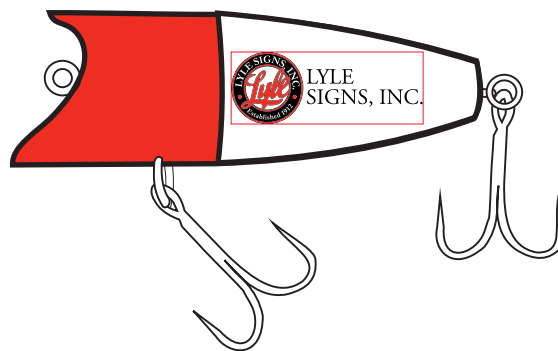

Customer Service E-mail: service@garrettspecialties.com

Order#: 127814

Product: Hot Shot Popper Fishing Lure

Item #: 1280-104605

Imprint Method: Screen Print on the Top - Red 485, Black

REVISED 3

Note: Red box indicates imprint area and will not print. Geometric shapes are prone to distortion when imprinted on curved or domed surfaces. As you can see, the imprint area is very small and the fine details in the logo may fill in