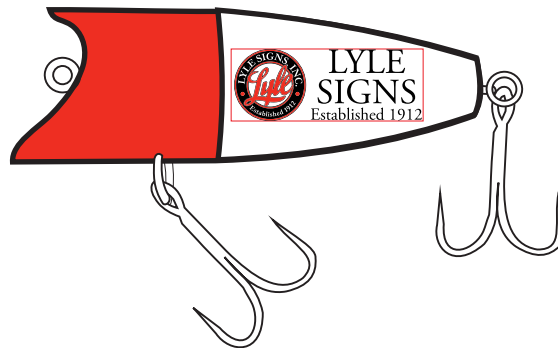

Customer Service E-mail: service@garrettspecialties.com

Order#: 127814

Product: Hot Shot Popper Fishing Lure

Item #: 1280-104605

Imprint Method: Screen Print on the Top - Red 485, Black

REVISED

Note: Red box indicates imprint area and will not print. Geometric shapes are prone to distortion when imprinted on curved or domed surfaces. As you can see, the imprint area is very small and the fine details in the logo may fill in