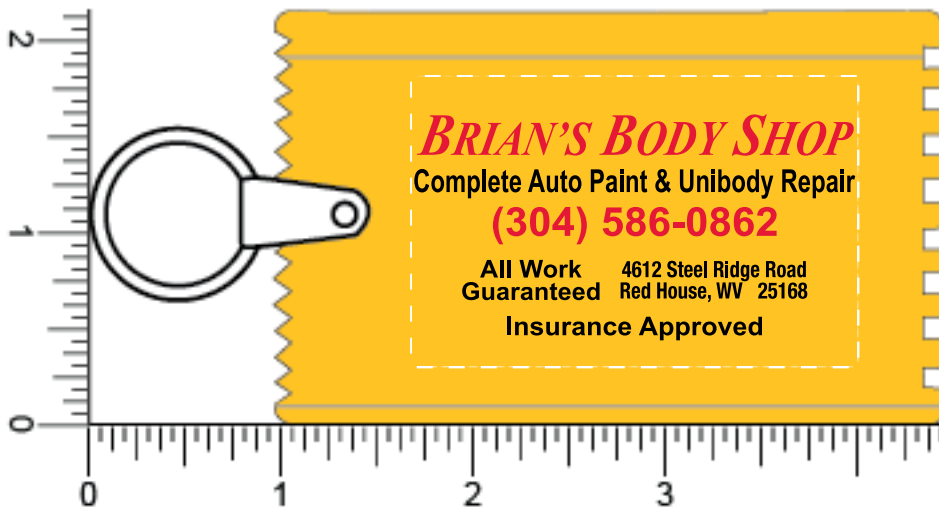

**Order#:** 127532

**Product:** Credit Card Scraper - Athletic Gold

**Item #:** 1116-107164

**Imprint Method:** Pad Print on the Front - Black, Red 186

**REVISED**

**\*\*\*IMPORTANT INFORMATION\*\*\* (PLEASE READ)**