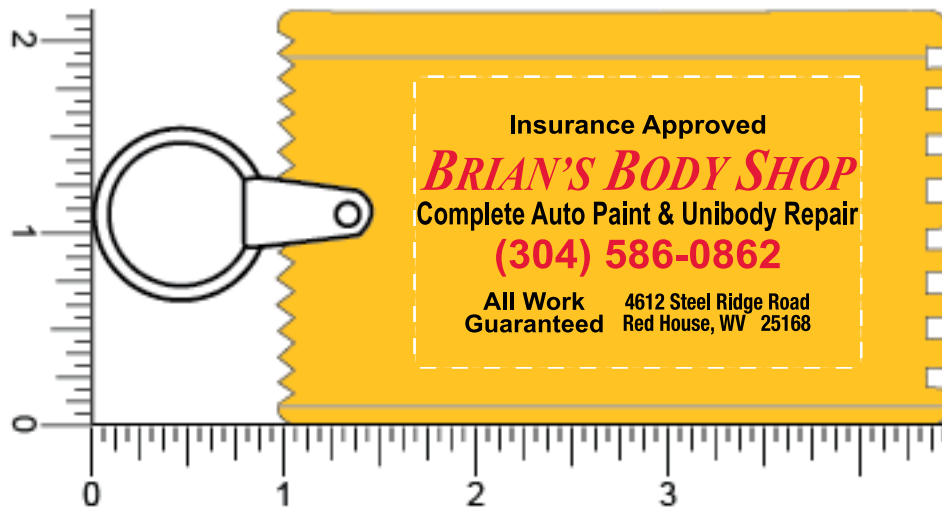

Customer Service E-mail: service@garrettspecialties.com

Order#: 127532

Product: Credit Card Scraper - Athletic Gold

Item #: 1116-107164

Imprint Method: Pad Print on the Front - Black, Red 186

Option 1

Option 2: our manufacturer suggested removing the outline for a cleaner imprint