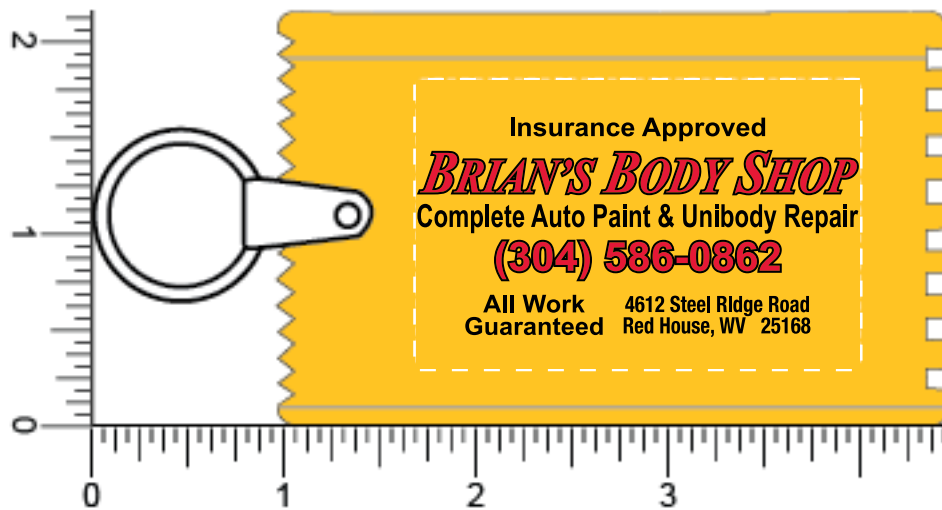

Customer Service E-mail: service@garrettspecialties.com

Order#: 127532

Product: Credit Card Scraper - Athletic Gold

Item #: 1116-107164

Imprint Method: Pad Print on the Front - Black, Red 186

Option 1

Option 2: our manufacturer suggested removing the outline for a cleaner imprint