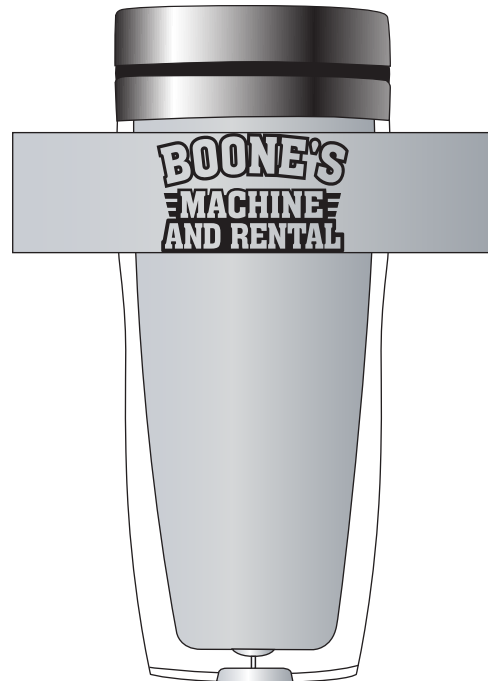

Customer Service E-mail: service@garrettspecialties.com

Order#: 125664

Product: Curvy Tumbler - Translucent Blue, Silver (50 pcs ea)

Item #: 1097-300909

Imprint Method: Screen Print on the Wrap Around - White or Black

QTY: 50 EACH

Item shown @ 50%

Enlarge @ 200% to see actual size

"for measurement only - logo will be imprinted center position on item (see template layout)"

Artwork shown @ 100%

Dotted line is for FPO (FOR POSITION ONLY) to show imprint area