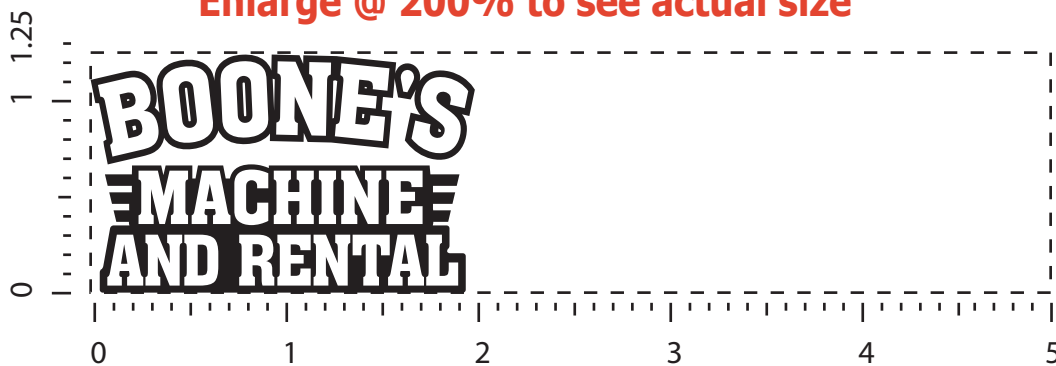

QTY: 50 EACH

Item shown @ 50%

Enlarge @ 200% to see actual size

"for measurement only - logo will be imprinted center position on item (see template layout)"

Artwork shown @ 100%

Dotted line is for FPO (FOR POSITION ONLY) to show imprint area