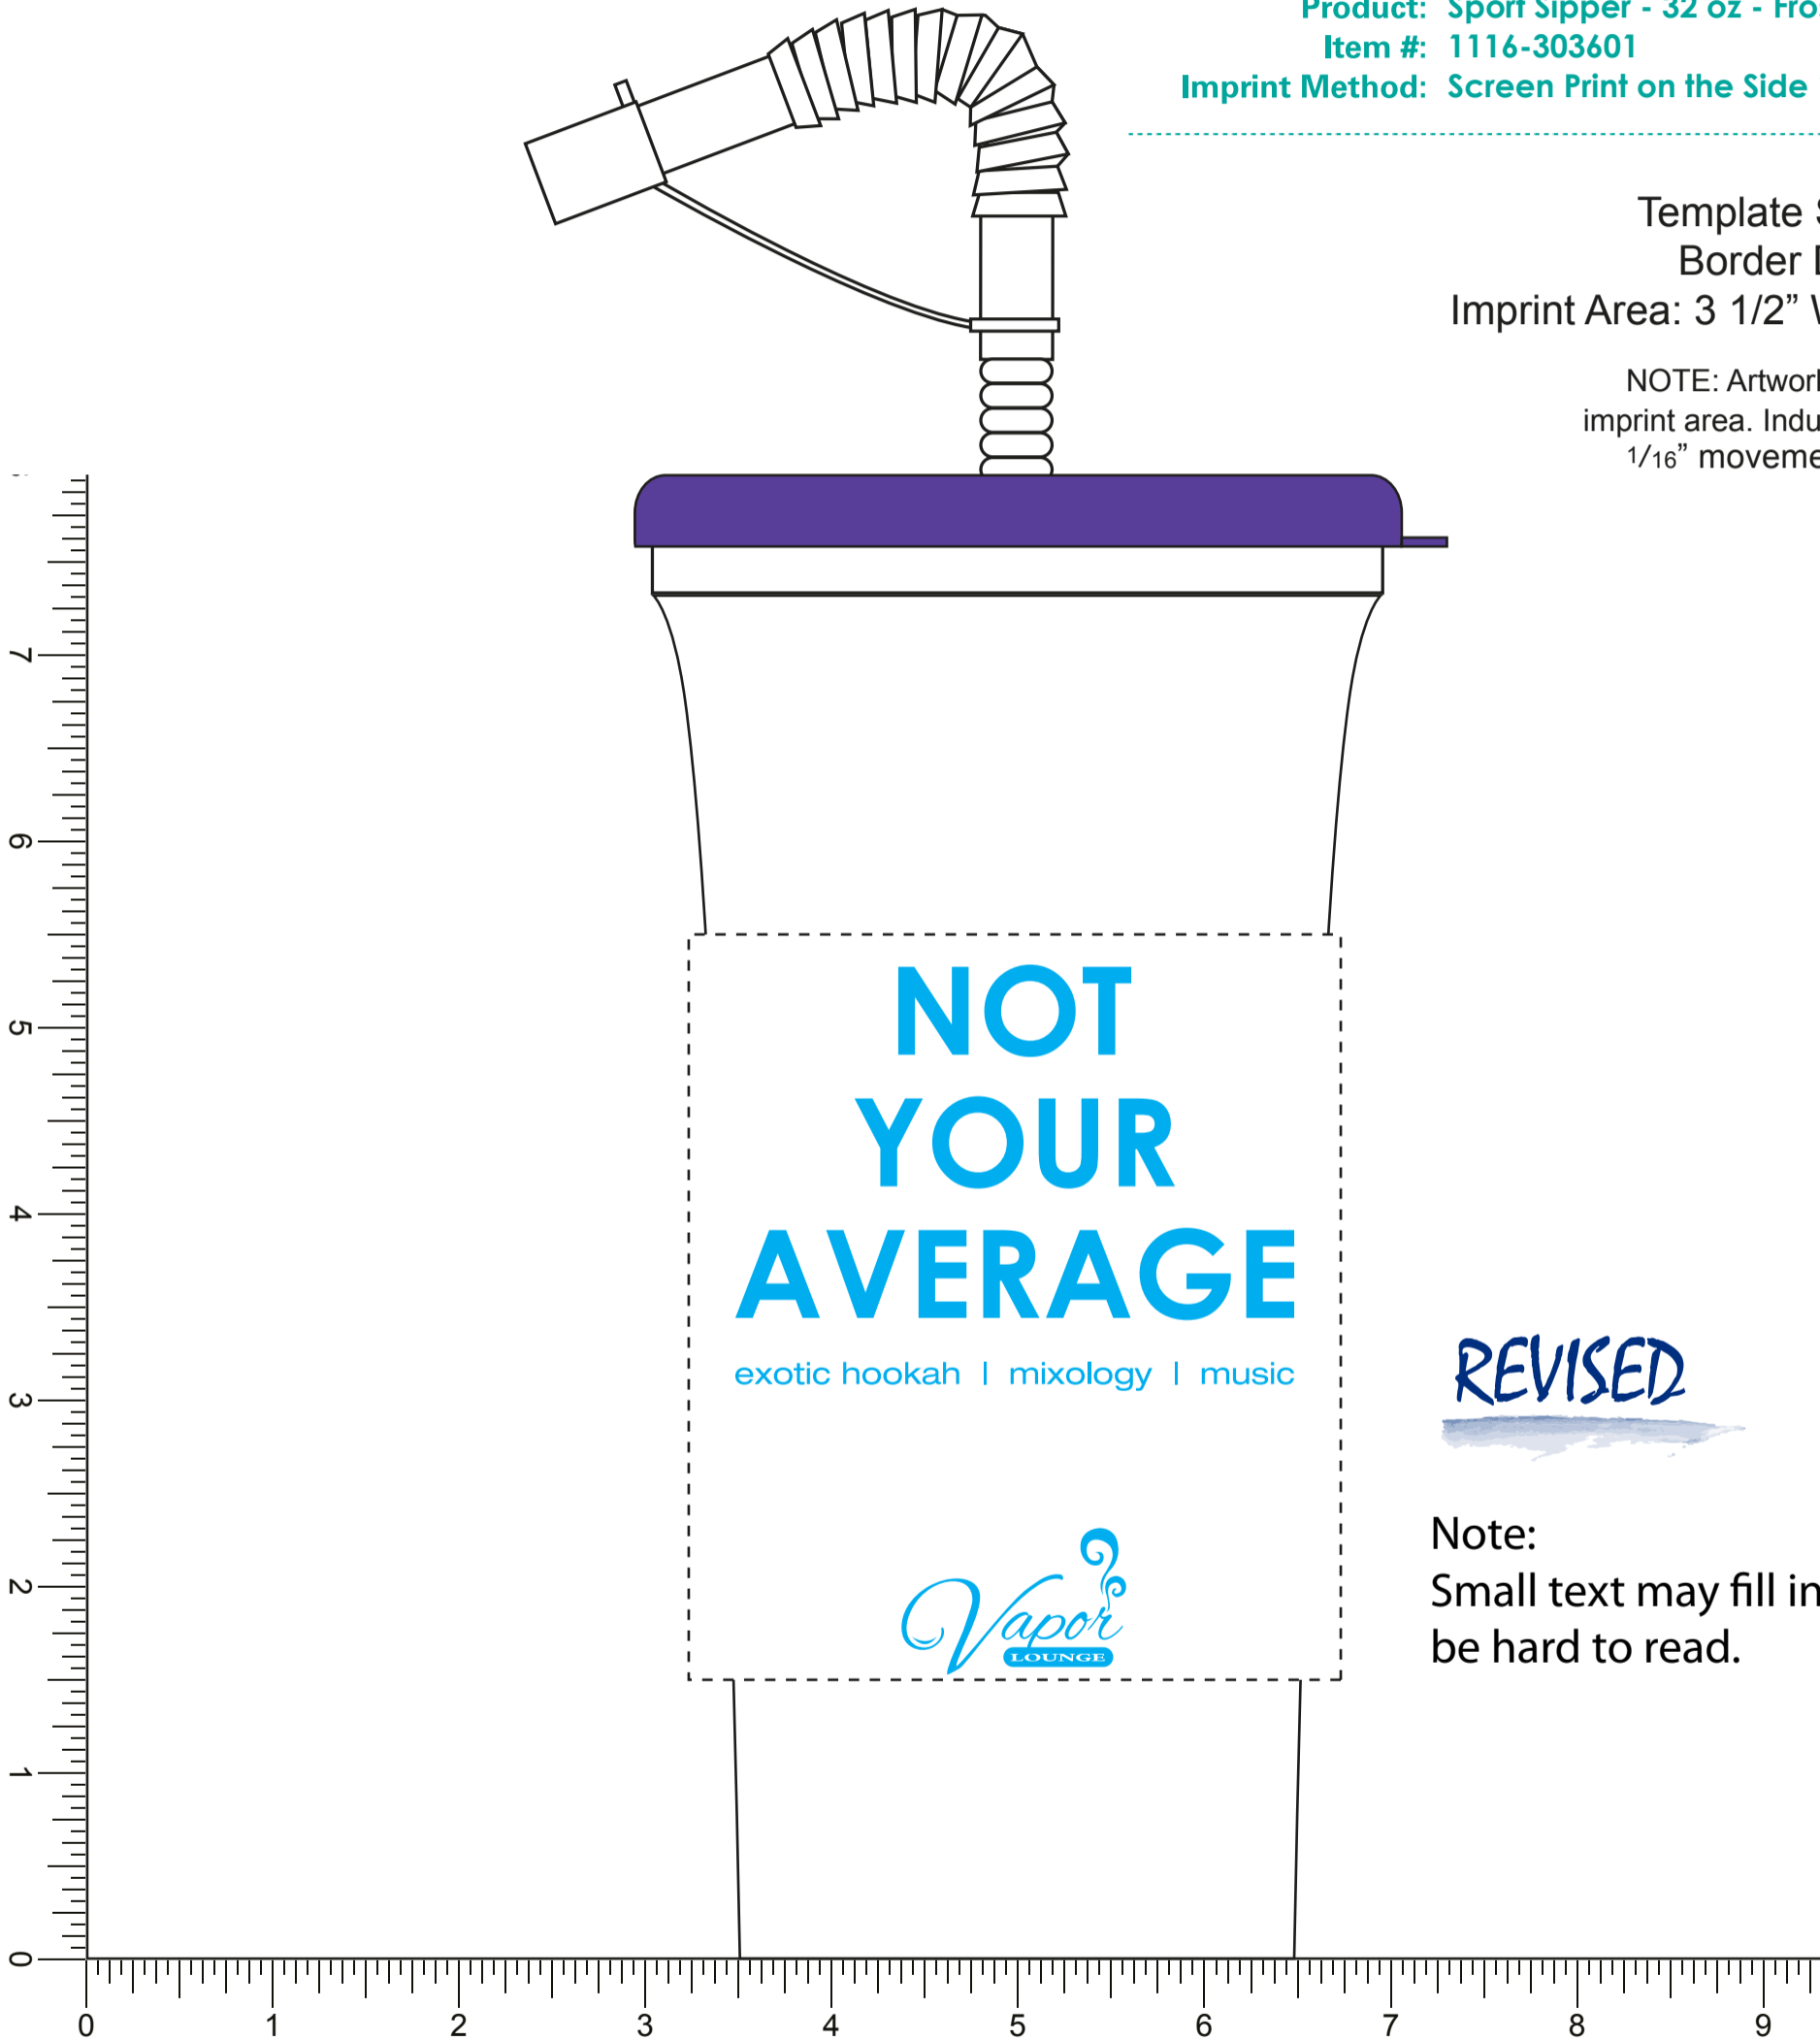

Order#: 125288
Product: Sport Sipper - 32 oz - Frost Bottle / Violet Lid
Item #: 1116-303601
Imprint Method: Screen Print on the Side 1 - Process Blue

Template Shown at 76%
Border Does Not Print
Imprint Area: 3 1/2" W x 4" H / side

NOTE: Artwork was sized to fit our imprint area. Industry standard allows 1/16" movement in any direction

REVISED

Note:
Small text may fill in and be hard to read.

*****IMPORTANT INFORMATION*** (PLEASE READ)**