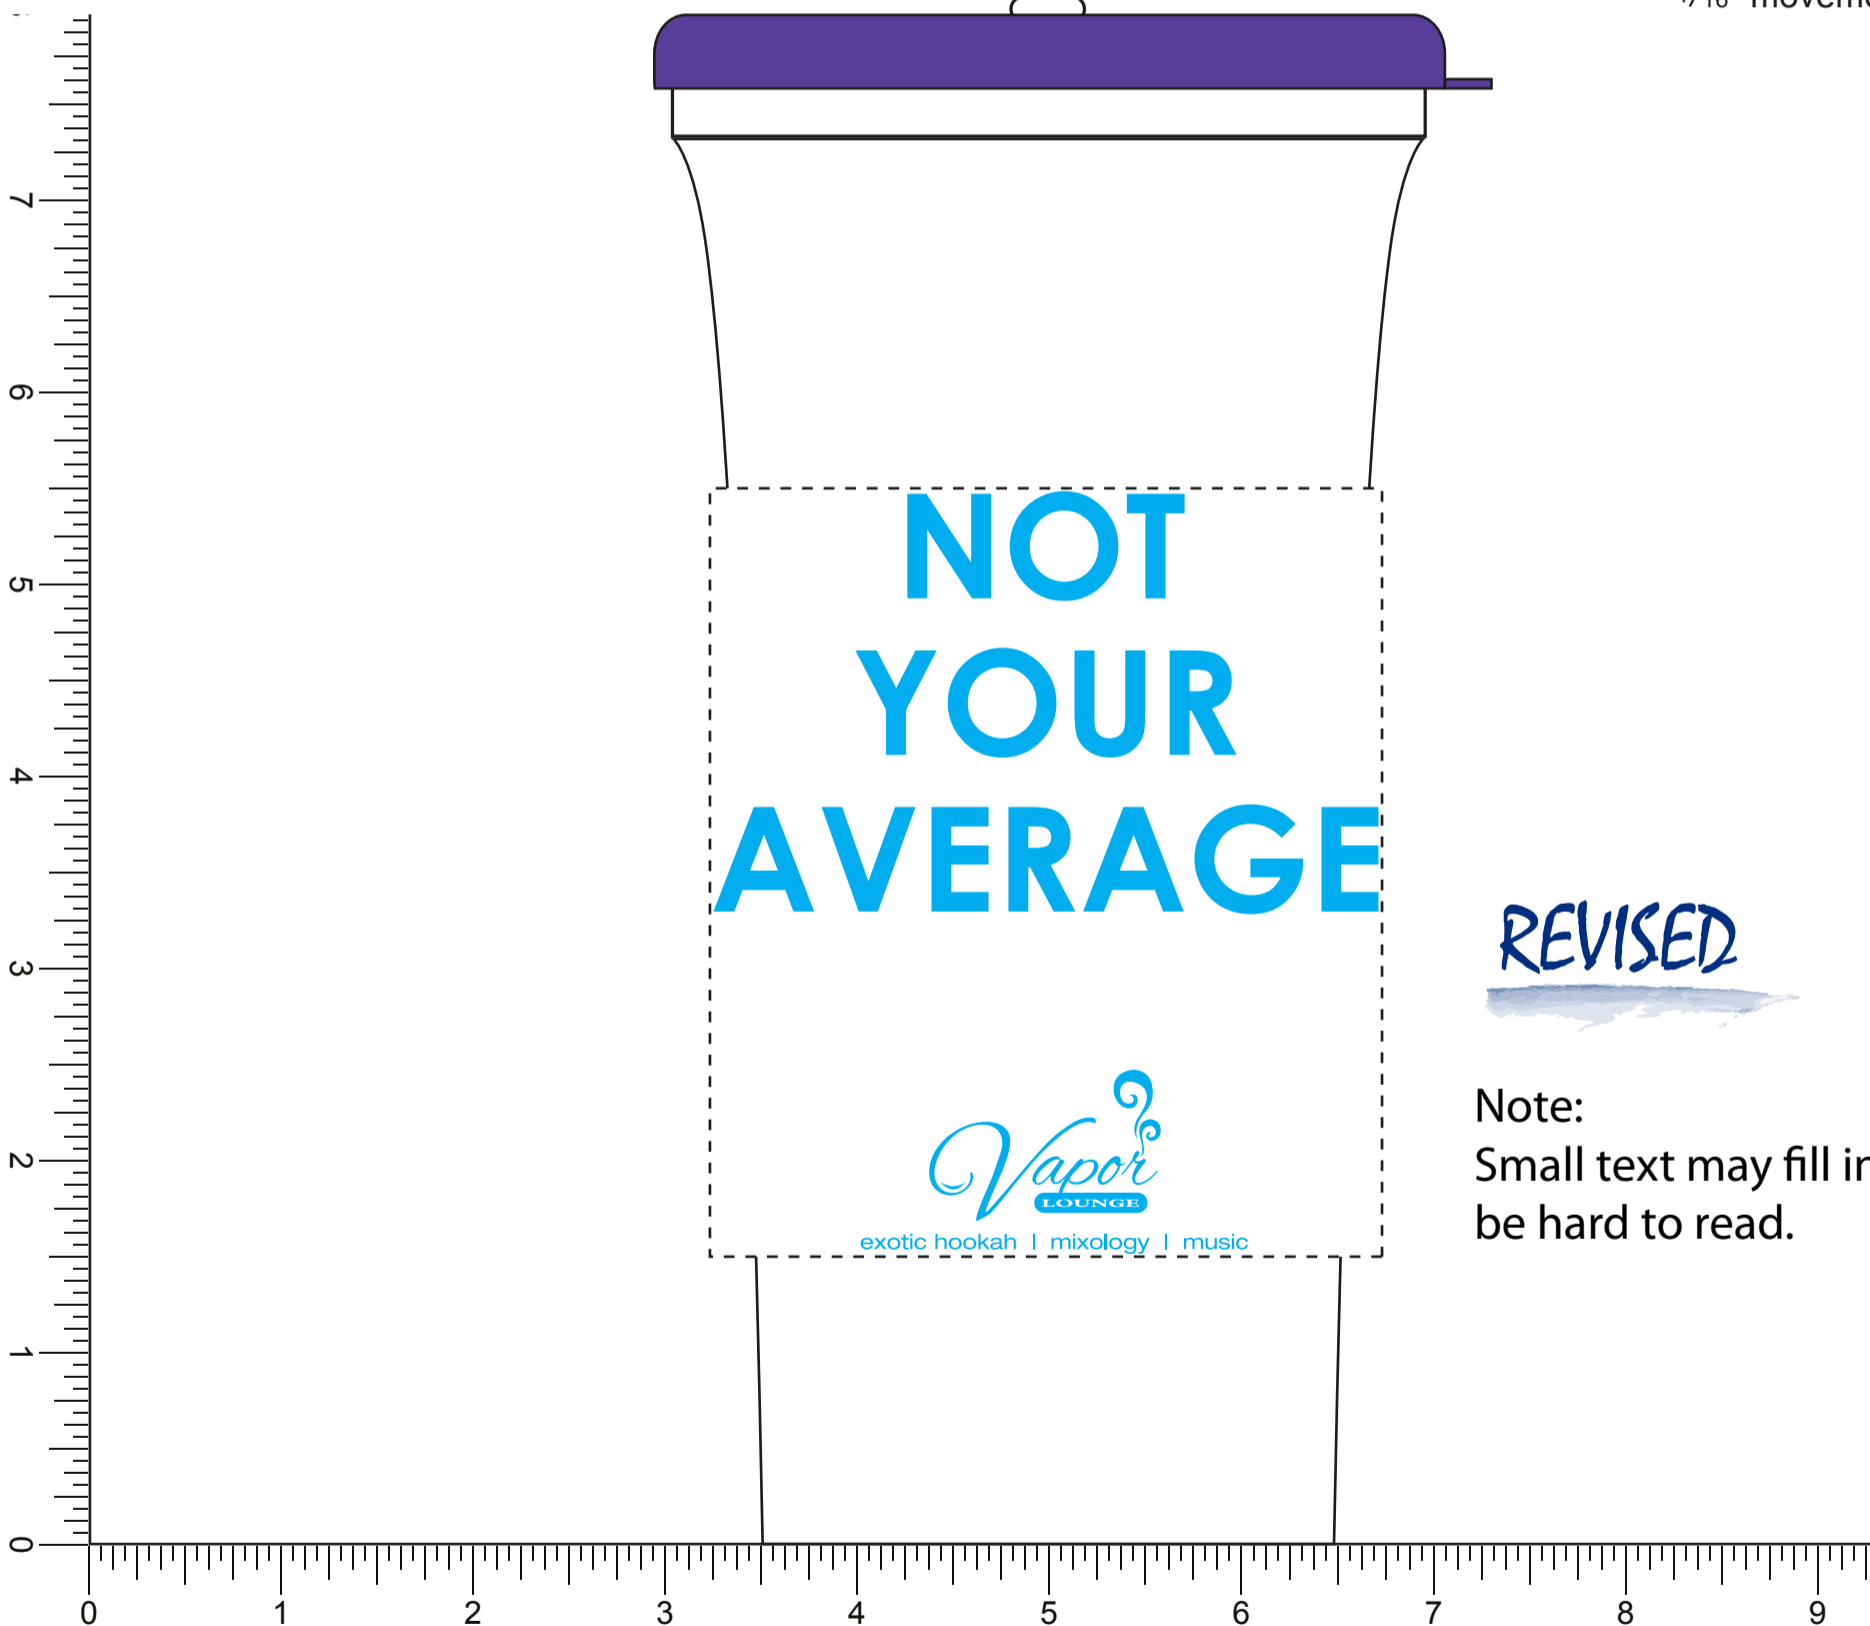

Order#: 125288
Product: Sport Sipper - 32 oz - Frost Bottle / Violet Lid
Item #: 1116-303601
Imprint Method: Screen Print on the Side 1 - Process Blue

Template Shown at 76%
 Border Does Not Print
 Imprint Area: 3 1/2" W x 4" H / side

NOTE: Artwork was sized to fit our imprint area. Industry standard allows 1/16" movement in any direction

REVISED

Note:
 Small text may fill in and be hard to read.

*****IMPORTANT INFORMATION*** (PLEASE READ)**