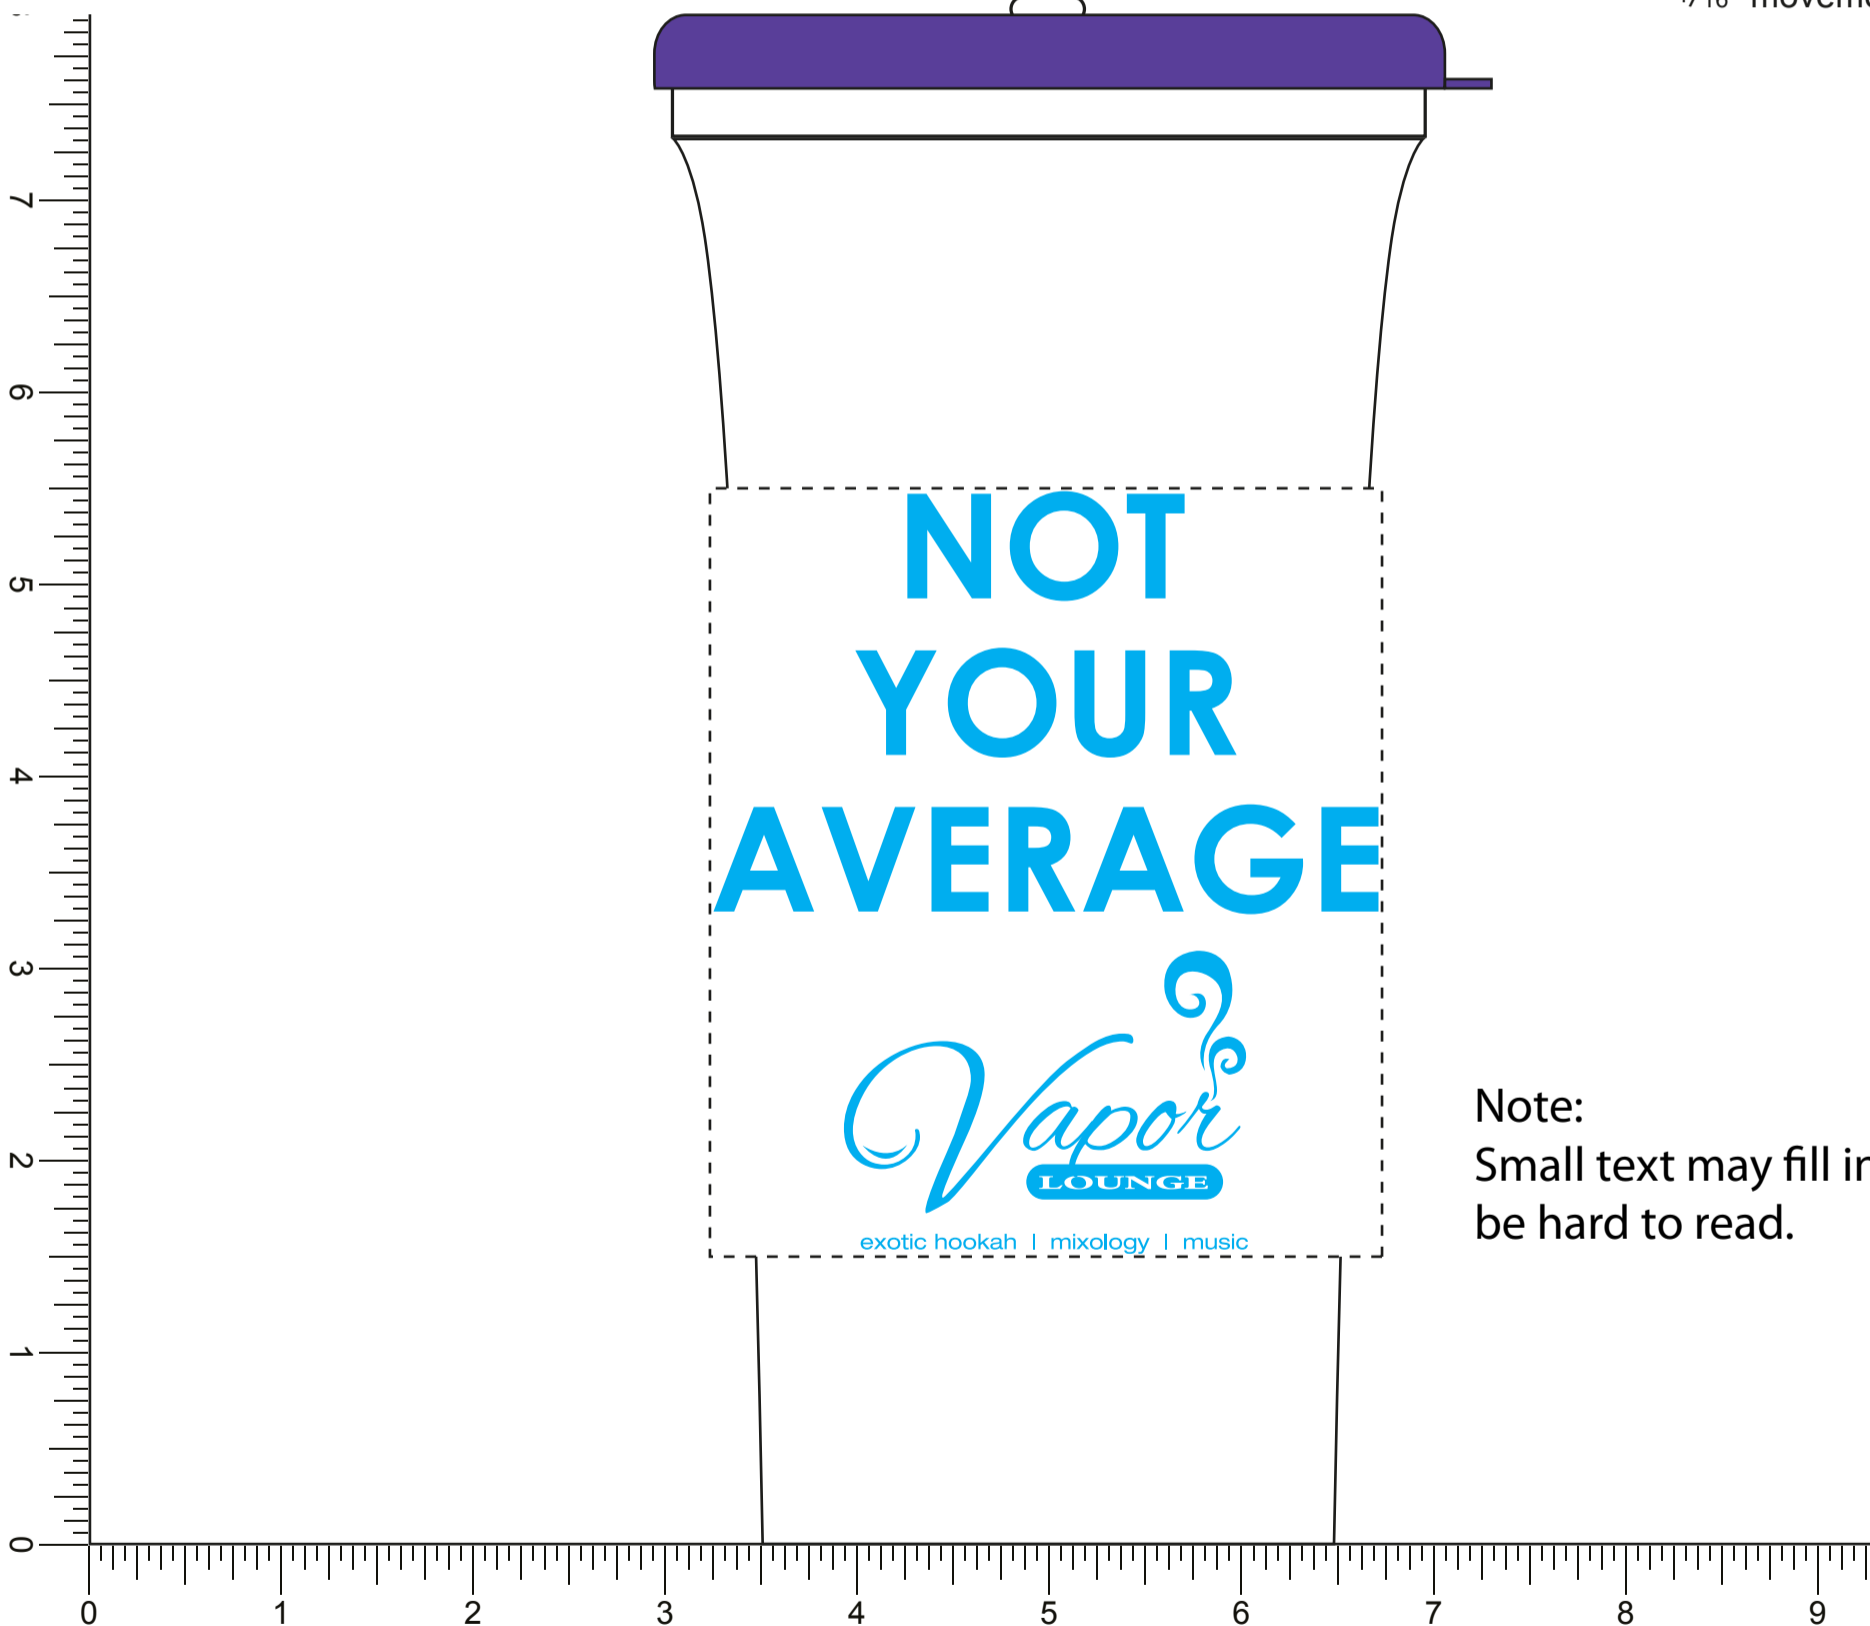

Order#: 125288
Product: Sport Sipper - 32 oz - Frost Bottle / Violet Lid
Item #: 1116-303601
Imprint Method: Screen Print on the Side 1 - Process Blue

Template Shown at 76%
 Border Does Not Print
 Imprint Area: 3 1/2" W x 4" H / side

NOTE: Artwork was sized to fit our imprint area. Industry standard allows 1/16" movement in any direction

Note:
 Small text may fill in and be hard to read.

*****IMPORTANT INFORMATION*** (PLEASE READ)**