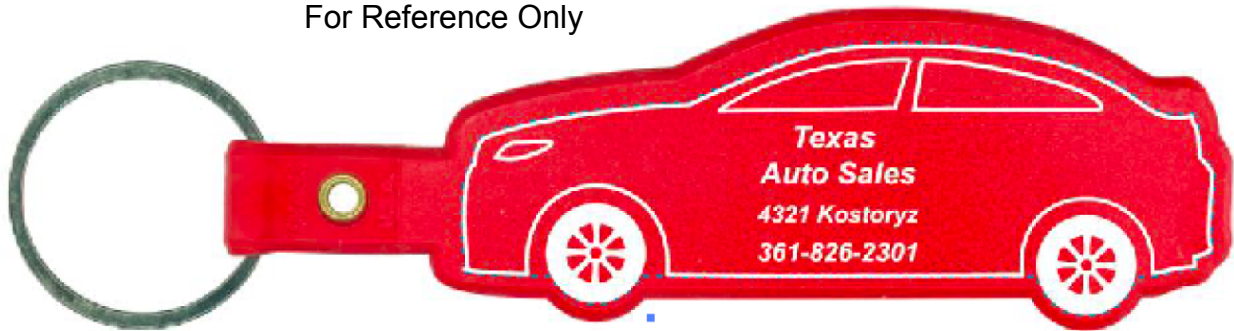

Customer Service E-mail: service@garrettspecialties.com

Order#: 125255

Product: Car Key Tag - Red

Item #: 1098-304097

Imprint Method: Screen Print - White

Image Not To Size
For Reference Only

**Texas
Auto Sales
4321 Kostoryz
361-826-2301**