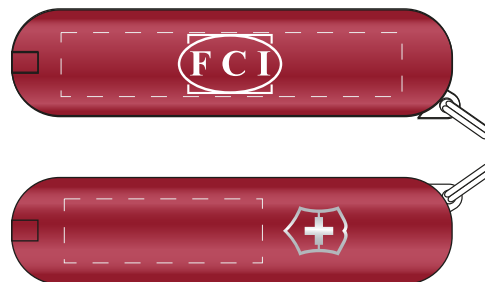

Customer Service E-mail: [service@garrettspecialties.com](mailto:service@garrettspecialties.com)

**Order#:** 125238

**Product:** Victorinox Classic Swiss Army Knife - Red

**Item #:** 1032-101543

**Imprint Method:** Pad print on the Front - White

Actual Size of Imprint  
Dotted Lines Do Not Print

Enlarged for Clarity

**\*\*\*IMPORTANT INFORMATION\*\*\* (PLEASE READ)**

Please proof carefully for spelling errors, omissions, and layout accuracy. It is your responsibility to correct any errors. Garrett Specialties assumes no responsibility for errors after a proof has been authorized to print. Please note changes or revisions to your proof from your original instructions may cause revision in your ship date. Delays in paper proof approval also may require a change in your schedule ship dates. Occasionally, some fax machines may distort the image. Please pay close attention to numbers.