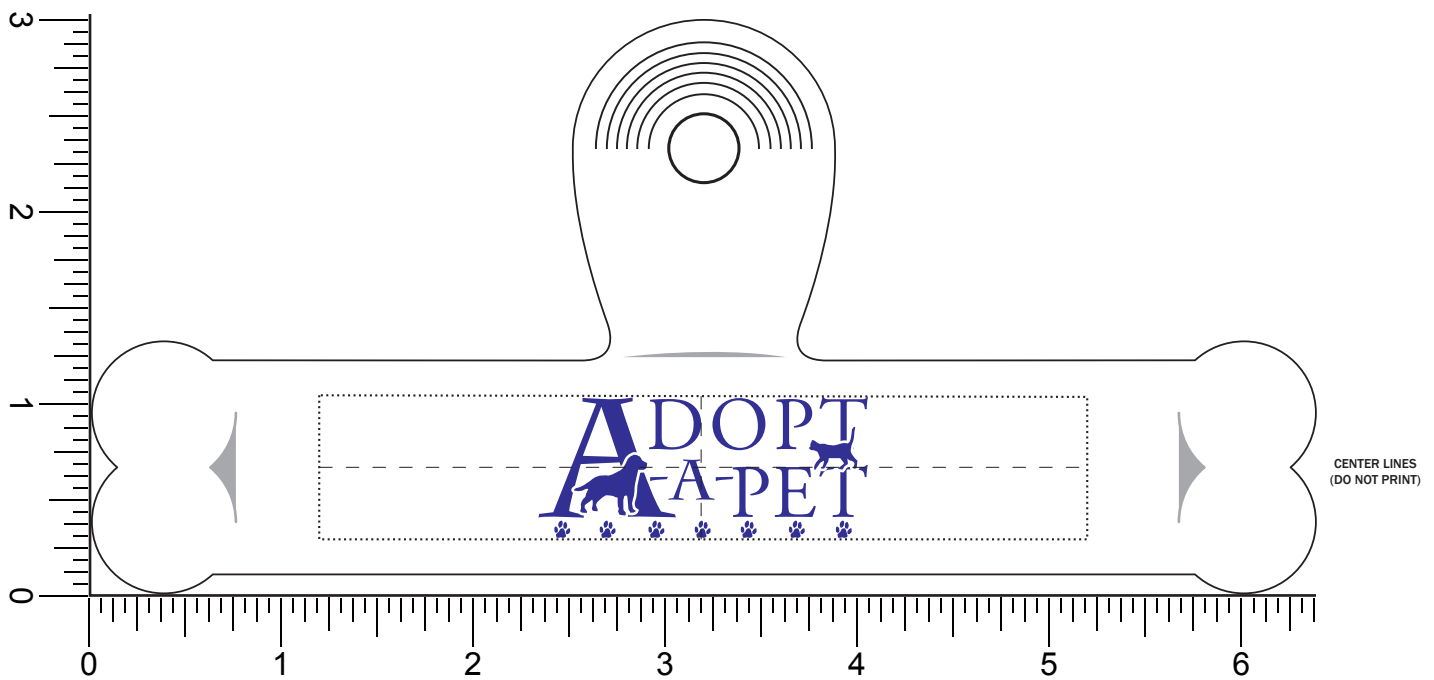

Customer Service E-mail: service@garrettspecialties.com

Order#: 125226

Product: 6" Bone Bag Clip - White

Item #: 1116-105253

Imprint Method: Pad Print on the Front - Violet

Template Shown at 100%
Border Does Not Print
Product Size: 6 3/8" W x 3" H
Imprint Area: 4" W x 3/4" H

NOTE: Artwork was sized to fit our
imprint area. Industry standard allows
1/16" movement in any direction

IMPORTANT INFORMATION (PLEASE READ)

Please proof carefully for spelling errors, omissions, and layout accuracy. It is your responsibility to correct any errors. Garrett Specialties assumes no responsibility for errors after a proof has been authorized to print. Please note changes or revisions to your proof from your original instructions may cause revision in your ship date. Delays in paper proof approval also may require a change in your schedule ship dates. Occasionally, some fax machines may distort the image. Please pay close attention to numbers.