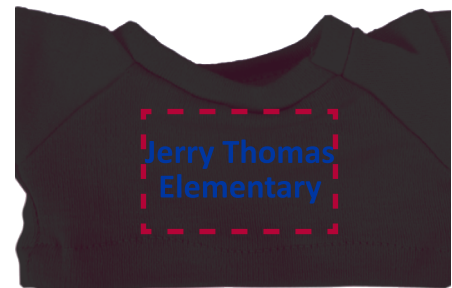

Customer Service E-mail: service@garrettspecialties.com

Order#: 125165

Product: Tiger Wild Bunch Key Tag

Item #: 1039-303732

Imprint Method: Screen Print

EXTRA SMALL @ 100%

*****IMPORTANT INFORMATION*** (PLEASE READ)**