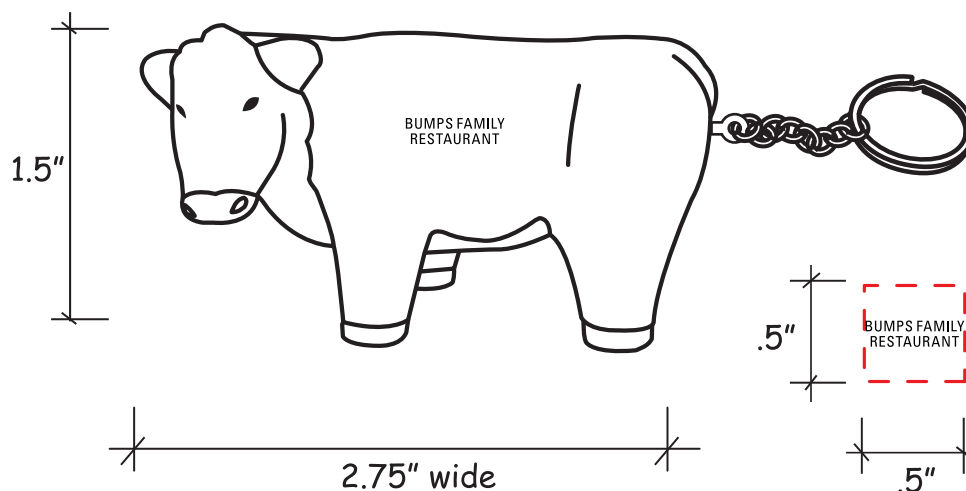

Customer Service E-mail: service@garrettspecialties.com

Order#: 125140

Product: Steer Squeezie Key Ring

Item #: 1364-307932

Imprint Method: Screen Print on the Side - White

OPTION 1

NOTE:
SMALL AREAS IN TEXT MAY FILL IN.