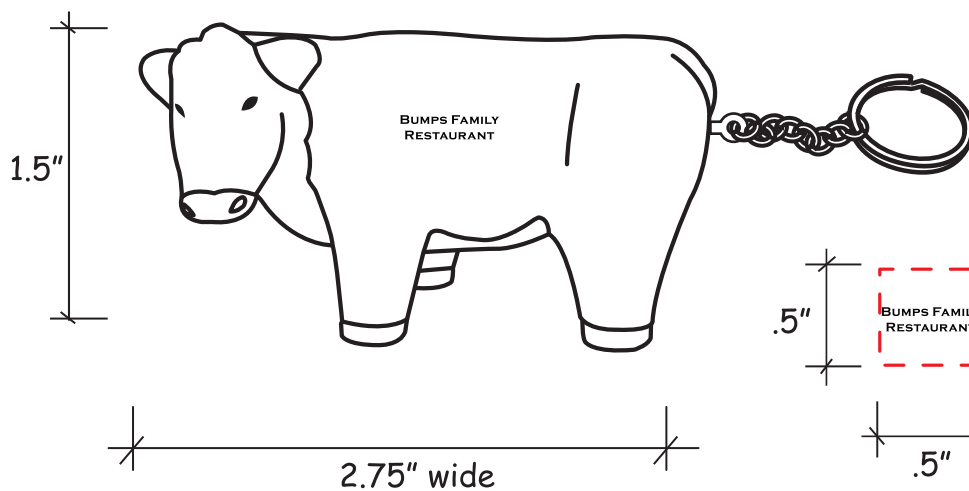

Customer Service E-mail: service@garrettspecialties.com

Order#: 125140

Product: Steer Squeezie Key Ring

Item #: 1364-307932

Imprint Method: Screen Print on the Side - White

OPTION 1

NOTE:
SMALL AREAS IN TEXT MAY FILL IN.