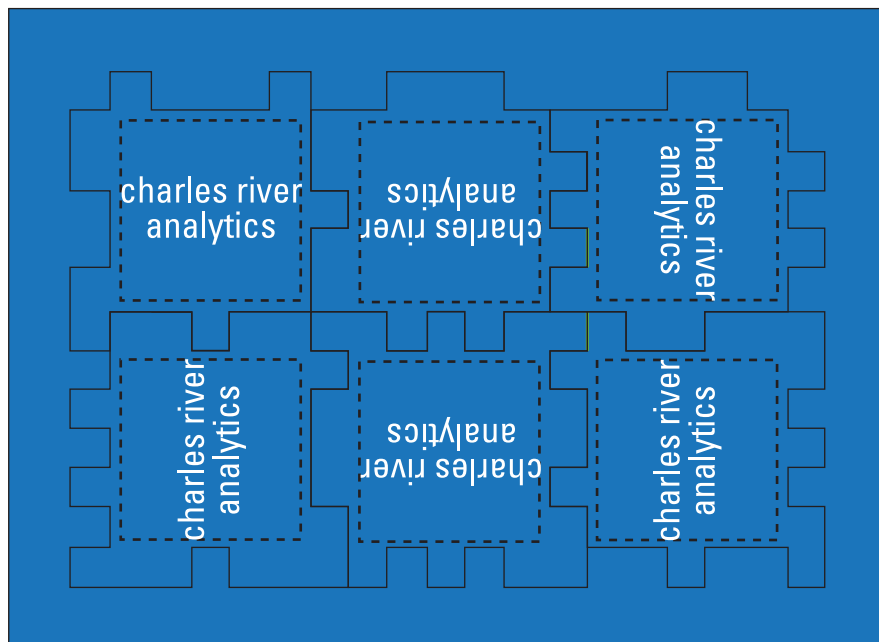

Customer Service E-mail: service@garrettspecialties.com

Order#: 125122

Product: Foam Puzzle Cube - Blue

Item #: 1064-100591

Imprint Method: Pad Print on the All Six Sides - White

IMPRINT The imprint window size is 15/16" x 15/16" on 6 puzzle pieces. The imprint windows are represented by dotted lines. ONLY SIMPLE BOLD TEXT AND LOGOS PRINT ON THIS PRODUCT. Fine detail will not reproduce due to the porous substrate.