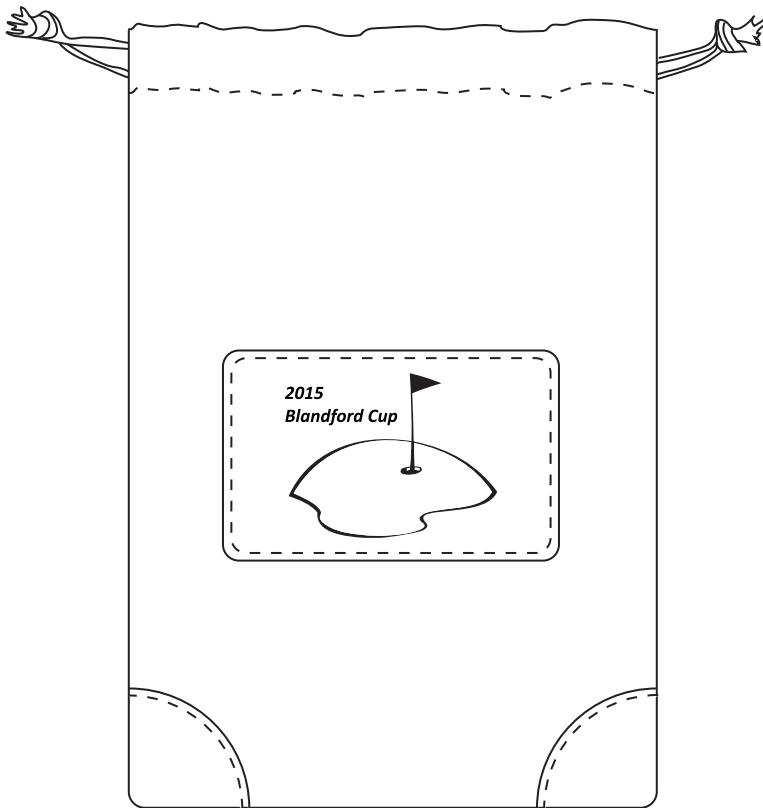

Customer Service E-mail: service@garrettspecialties.com

Order#: 125093

Product: Vineyard Golf Pouch

Item #: 1041-306604

Imprint Method: Debossed on the Patch

Actual Size of Imprint
Dotted Lines Do Not Print
3" x 1 3/4"