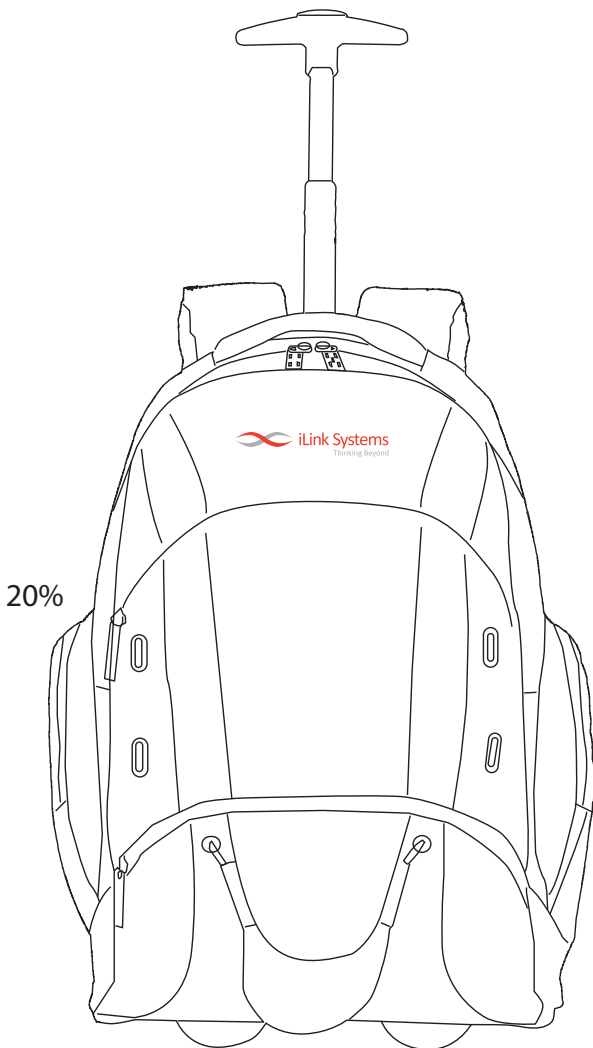

Customer Service E-mail: service@garrettspecialties.com

Order#: 124984

Product: Nickle Wheeled Backpack

Item #: 1101-308911

Imprint Method: Screen Print on the Front - Cool Grey 7 & Red PMS 032

**** ACTUAL IMPRINT SIZE IS: APPROX. 4"W**

Actual Size of Max Imprint Area
Dotted Lines Do Not Print
4"W x 3"H

*****IMPORTANT INFORMATION*** (PLEASE READ)**

Please proof carefully for spelling errors, omissions, and layout accuracy. It is your responsibility to correct any errors. Garrett Specialties assumes no responsibility for errors after a proof has been authorized to print. Please note changes or revisions to your proof from your original instructions may cause revision in your ship date. Delays in paper proof approval also may require a change in your schedule ship dates. Occasionally, some fax machines may distort the image. Please pay close attention to numbers.