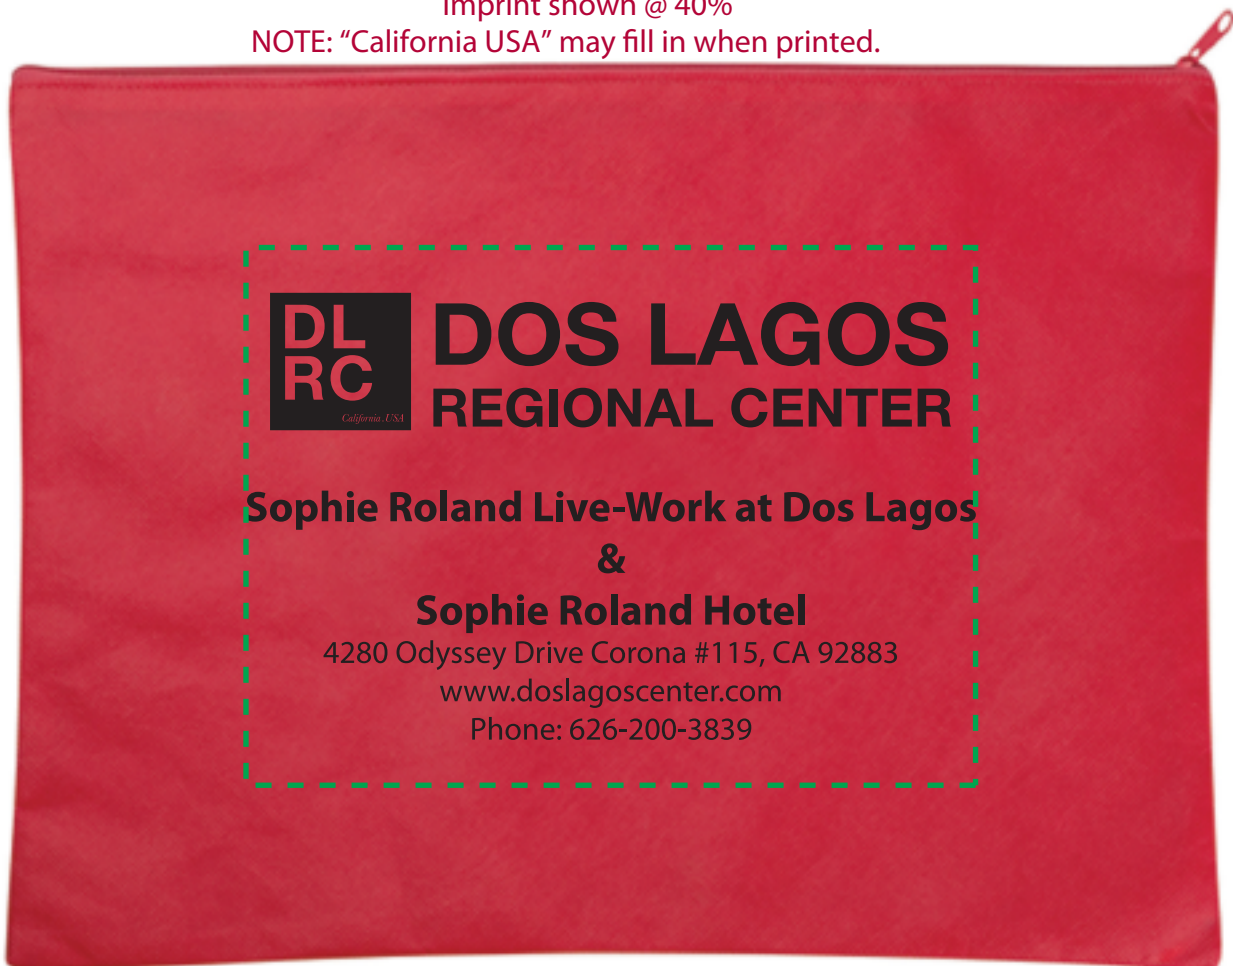

GARRETT SPECIALTIES

a promotional product company

eProof

2 Split Rock Drive Suite 11, Cherry Hill, NJ 08003

Telephone: 1-856 424-4818 or 1-800 320-1510

Fax: 1-856 424-5269

Hours of Operation: 9:00 - 5:30 pm Eastern, M - F

Customer Service E-mail: service@garrettspecialties.com

Order#: 124949

Product: Poly Pro Everyday Zippered Portfolio - Red

Item #: 1039-311753

Imprint Method: Screen Print on the Front - Black

Actual Size of Imprint Area

Dotted Lines Do Not Print

9.5W x 7H

Imprint shown @ 40%

NOTE: "California USA" may fill in when printed.

*****IMPORTANT INFORMATION*** (PLEASE READ)**

Please proof carefully for spelling errors, omissions, and layout accuracy. It is your responsibility to correct any errors. Garrett Specialties assumes no responsibility for errors after a proof has been authorized to print. Please note changes or revisions to your proof from your original instructions may cause revision in your ship date. Delays in paper proof approval also may require a change in your schedule ship dates. Occasionally, some fax machines may distort the image. Please pay close attention to numbers.