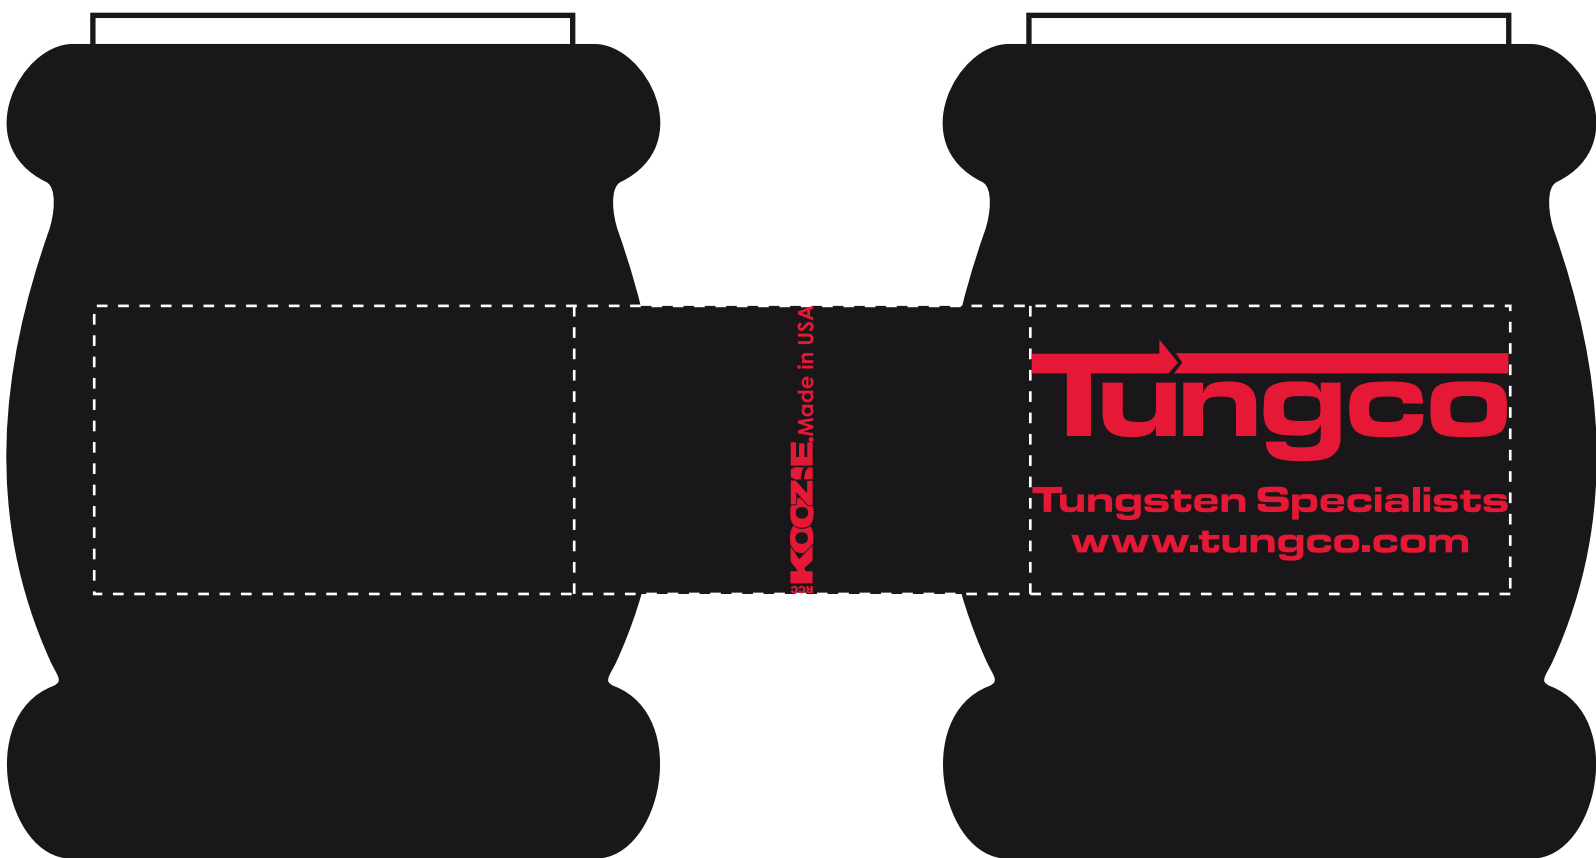

Customer Service E-mail: service@garrettspecialties.com

Order#: 124944

Product: Metallic Reflections Koozie - Metallic Black

Item #: 1086-100094

Imprint Method: Screen Print on the First Side - Red 186

Ad Area: 2-1/2 x 1-1/2