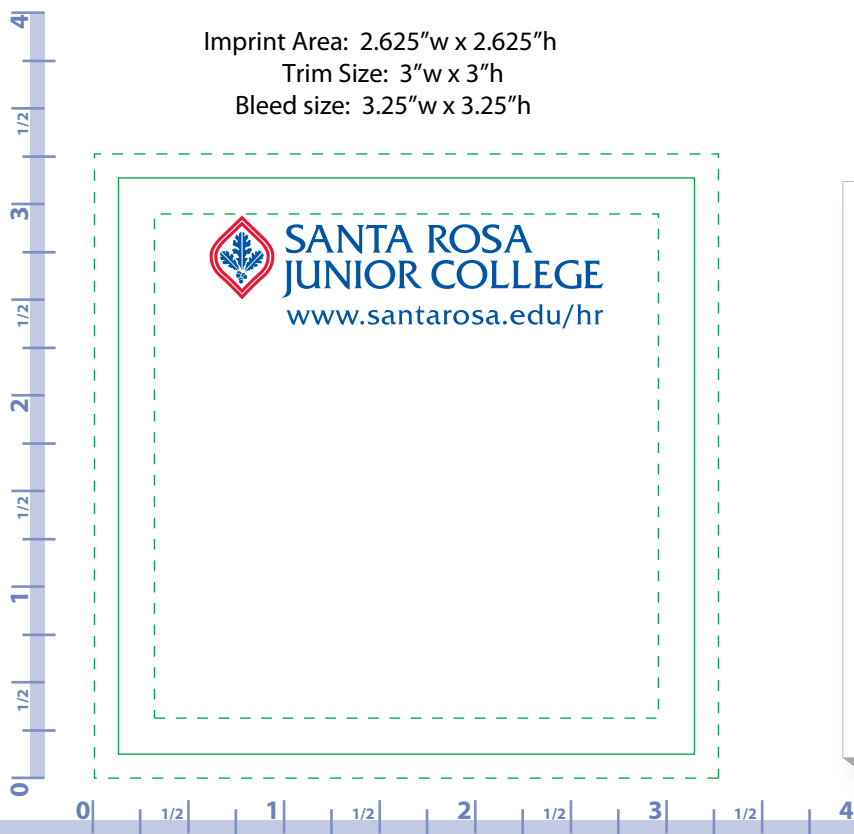

**Order#:** 124923

**Product:** Bic 3 x 3 Sticky Notes 25 Sheets

**Item #:** 1090-102487

**Imprint Method:** Screen Print on the Top - Red 186 & Reflex Blue

**SANTA ROSA  
 JUNIOR COLLEGE**  
[www.santarosa.edu/hr](http://www.santarosa.edu/hr)

**SANTA ROSA  
 JUNIOR COLLEGE**  
[www.santarosa.edu/hr](http://www.santarosa.edu/hr)

**RULER IS IN INCHES. VERIFY RULER ACCURACY ONCE PRINTED OUT ONTO PAPER.**

**\*\*\*IMPORTANT INFORMATION\*\*\* (PLEASE READ)**