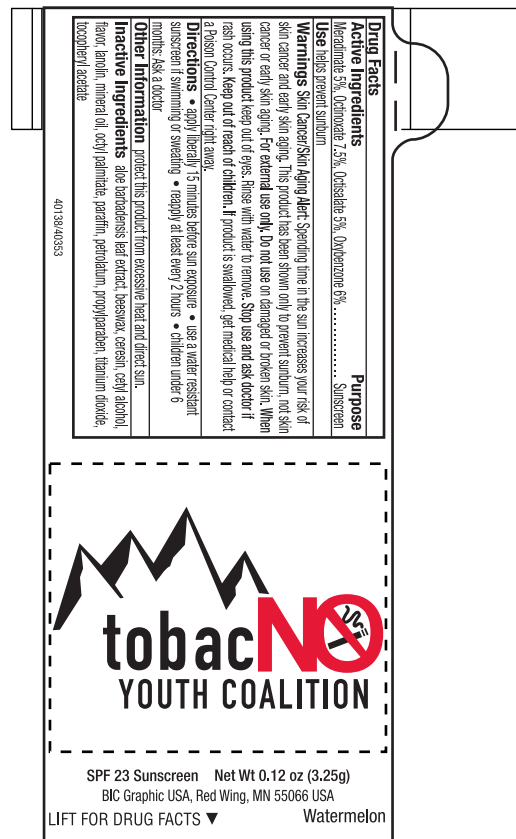

Customer Service E-mail: service@garrettspecialties.com

Order#: 124896

Product: SPF-23 Lip Balm - Watermelon

Item #: 1010-108095

Imprint Method: 4 Color Process on the Front of Tube

Ad Area: 1-3/4 x 1-1/2

2" w x 1-1/2" h Full Bleed Ad Area

Digital Printed Label

Minimum Pt. Size: 5 pt.

Minimum Line Wt: .7

Ingredients 6/7/14

IMPORTANT INFORMATION (PLEASE READ)

Please proof carefully for spelling errors, omissions, and layout accuracy. It is your responsibility to correct any errors. Garrett Specialties assumes no responsibility for errors after a proof has been authorized to print. Please note changes or revisions to your proof from your original instructions may cause revision in your ship date. Delays in paper proof approval also may require a change in your schedule ship dates. Occasionally, some fax machines may distort the image. Please pay close attention to numbers.