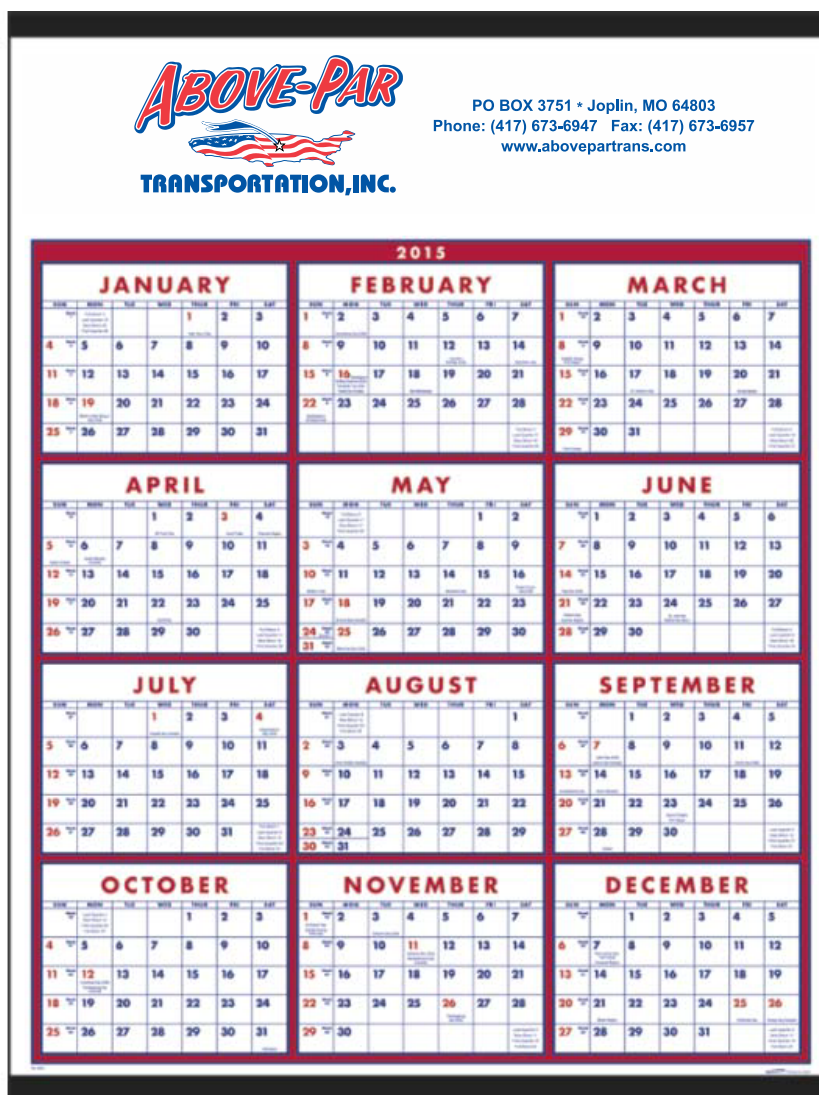

Image Not To Size
For Reference Only

IMPORTANT INFORMATION (PLEASE READ)

Please proof carefully for spelling errors, omissions, and layout accuracy. It is your responsibility to correct any errors. Garrett Specialties assumes no responsibility for errors after a proof has been authorized to print. Please note changes or revisions to your proof from your original instructions may cause revision in your ship date. Delays in paper proof approval also may require a change in your schedule ship dates. Occasionally, some fax machines may distort the image. Please pay close attention to numbers.

It is imperative that you view your e-proof and submit your approval and/or changes promptly to maintain your anticipated delivery date. Please keep in mind that this virtual proof is not a printed sample of your artwork on our product. The size and placement of the artwork may vary from this proof when actually printed on the product. Carefully review the attached proof for verification of copy & layout.

Due to inherent technical differences in color monitors, the imprint colors and product colors depicted in the attached proof will not resemble those in the final product. We make every effort to match requested custom colors, but cannot guarantee a 100% exact match. Imprints are applied using pad or screen inks. These inks are hand mixed as close as possible to the requested color but may vary 2 to 4 shades. For this reason an exact PMS match cannot be guaranteed.

Your order is ON HOLD until we receive an approval from you in reference to your artwork.