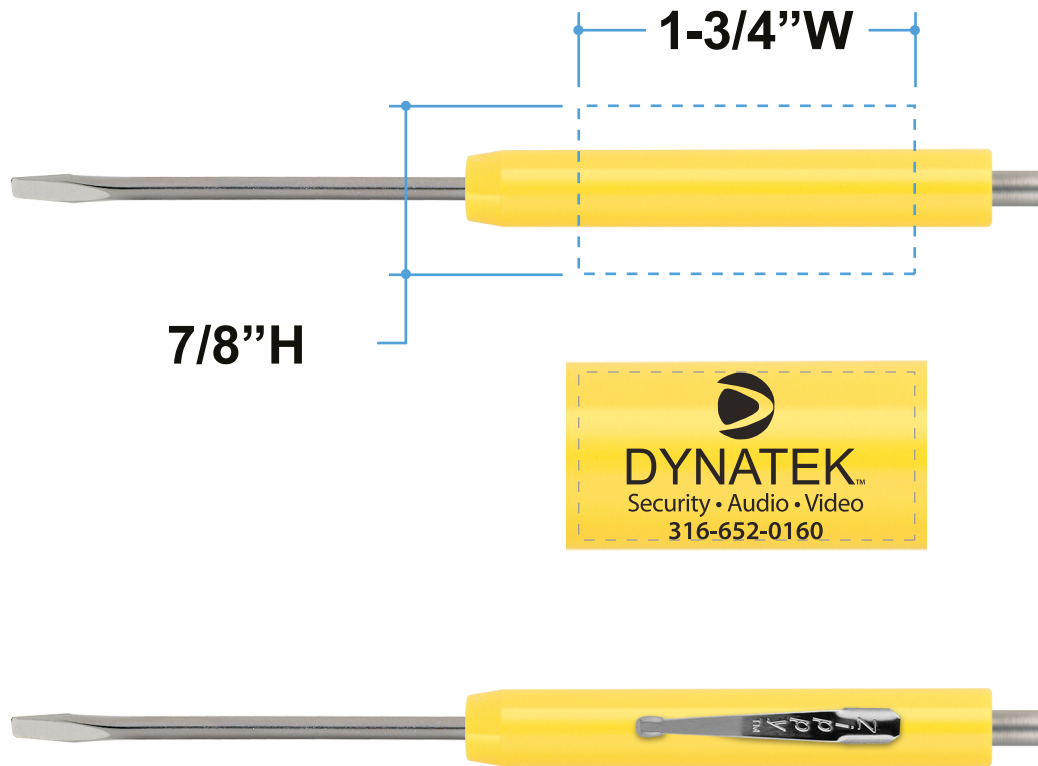

Customer Service E-mail: service@garrettspecialties.com

Order#: 124691

Product: Zippy Screwdriver Flat Blade/ Magnet Top - Yellow

Item #: 1215-104431

Imprint Method: Screen Print on the Handle - Black

*****IMPORTANT INFORMATION*** (PLEASE READ)**