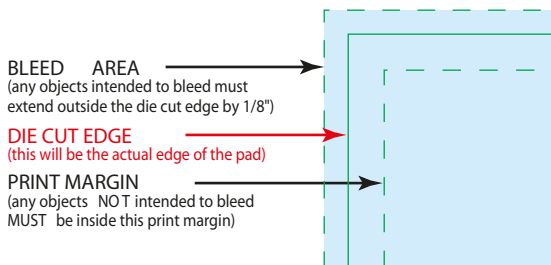

Customer Service E-mail: service@garrettspecialties.com

eProof

RUSH PROOF

In order to meet your delivery date, here is a copy of your artwork so you can see what we are sending to the manufacturer to be printed. Immediate approval is required in order to maintain the supplier's production schedule.

CAREFULLY REVIEW THE ARTWORK ATTACHED.

Order#: 124473

Product: Bic 3 x 3 Sticky Notes 25 Sheets

Item #: 1090-102487

Imprint Method: Screen Print on the Top - Forest Green 341

IMPORTANT INFORMATION (PLEASE READ)