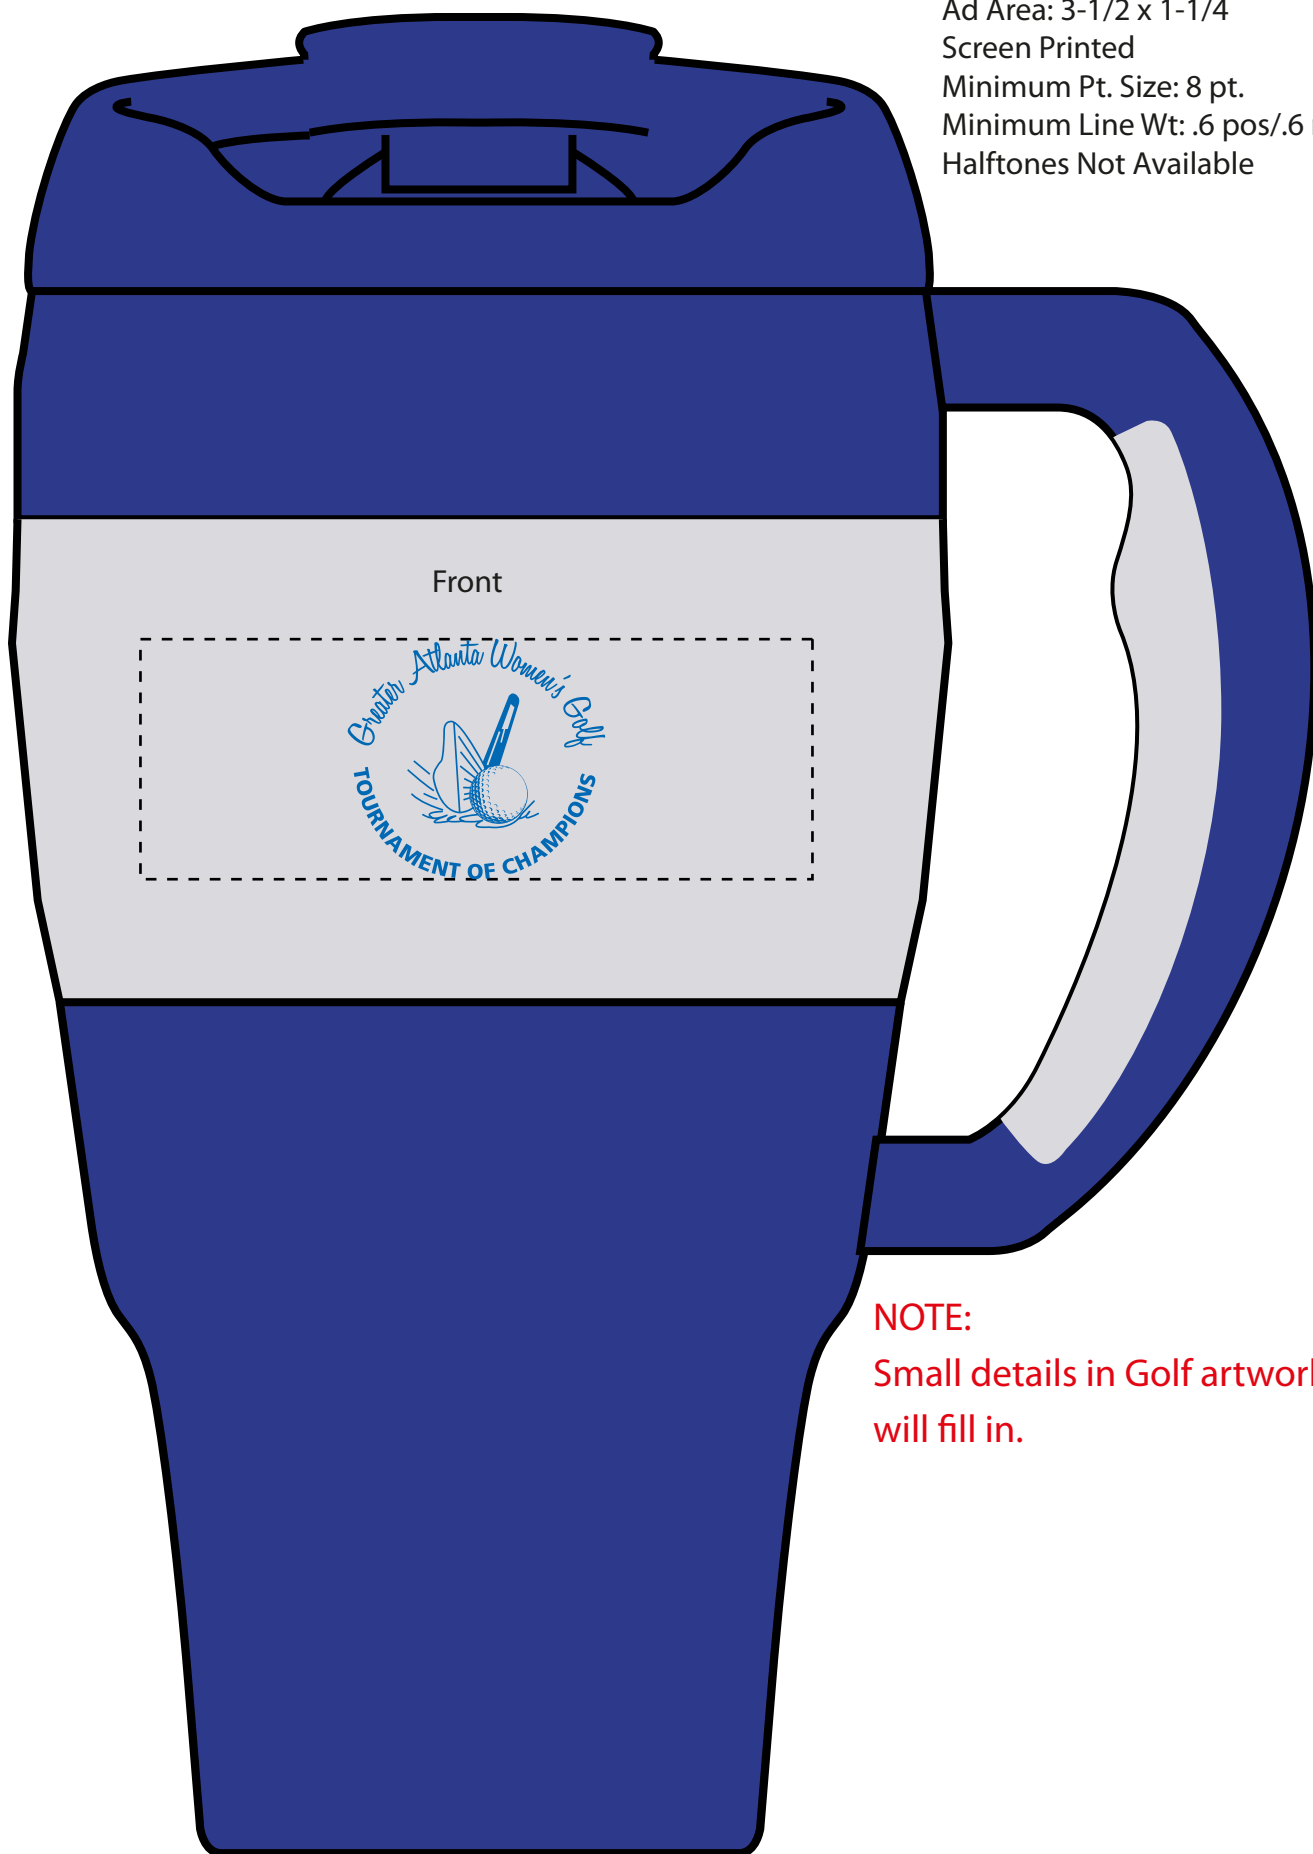

Customer Service E-mail: service@garrettspecialties.com

Order#: 124414

Product: Bubba Keg Mug 34 oz - Royal

Item #: 1086-105217

Imprint Method: Screen Print on the First Side - Royal Blue 293

Ad Area: 3-1/2 x 1-1/4
 Screen Printed
 Minimum Pt. Size: 8 pt.
 Minimum Line Wt: .6 pos/.6 neg
 Halftones Not Available