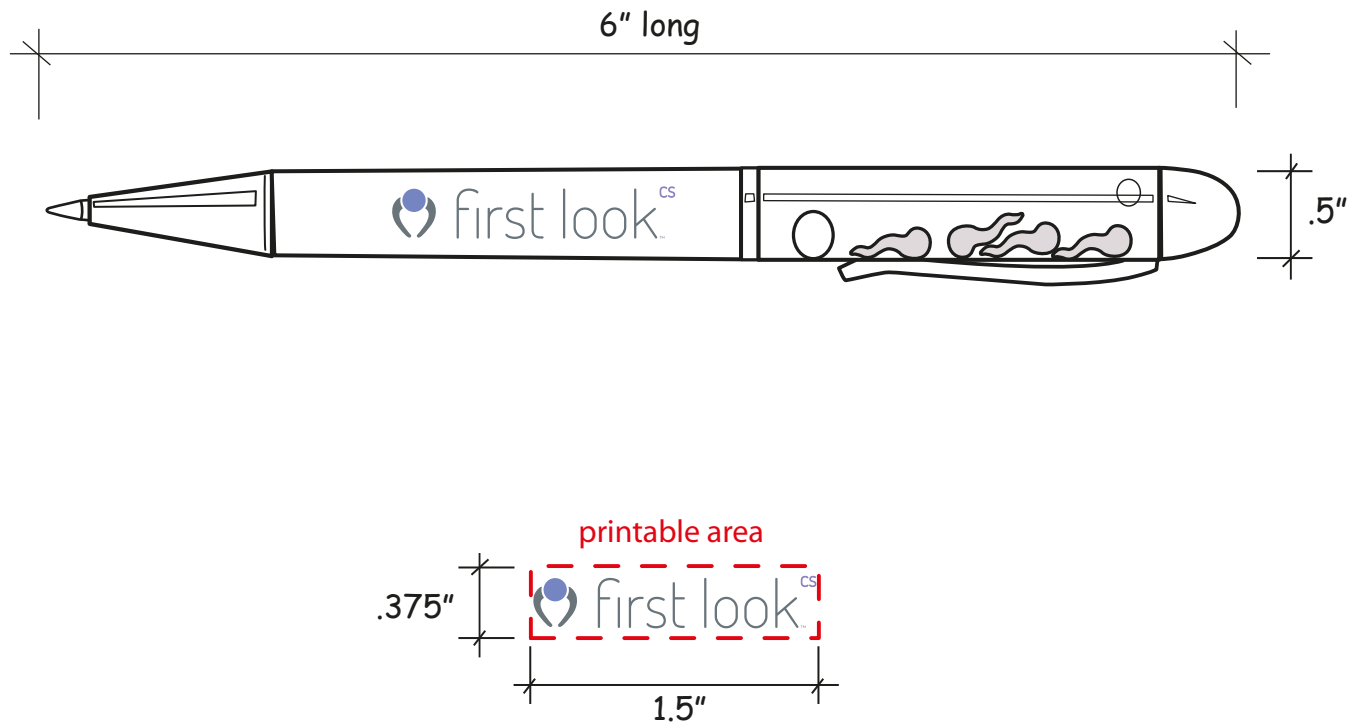

CAREFULLY REVIEW THE ARTWORK ATTACHED.

Order#: 124383

Product: Floating Sperm and Egg Pen

Item #: 1364-308229

Imprint Method: Screen Print on the Barrel - PMS 2715 & 431

IMPORTANT INFORMATION (PLEASE READ)