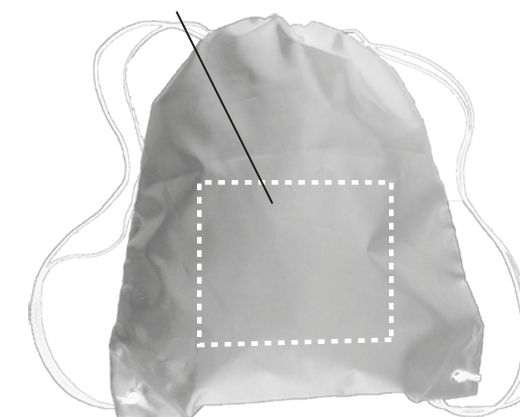

2 Split Rock Drive Suite 11, Cherry Hill, NJ 08003
Telephone: 1-856 424-4818 or 1-800 320-1510
Fax: 1-856 424-5269
Hours of Operation: 9:00 - 5:30 pm Eastern, M - F
Customer Service E-mail: service@garrettspecialties.com

Order#: 124365
Product: Non-Woven Drawstring Backpack Bag - Blue
Item #: 1116-303564
Imprint Method: Screen Print on the Side - White

PANORAMA

años

1914 . 2014

Imprint Area

ART NOTES:

REQUESTED PROOF
*OUTLINE AROUND "PANORAMA"
REMOVED FOR A BETTER IMPRINT.

IMPORTANT INFORMATION (PLEASE READ)

Please proof carefully for spelling errors, omissions, and layout accuracy. It is your responsibility to correct any errors. Garrett Specialties assumes no responsibility for errors after a proof has been authorized to print. Please note changes or revisions to your proof from your original instructions may cause revision in your ship date. Delays in paper proof approval also may require a change in your schedule ship dates. Occasionally, some fax machines may distort the image. Please pay close attention to numbers.

It is imperative that you view your e-proof and submit your approval and/or changes promptly to maintain your anticipated delivery date.

Please keep in mind that this virtual proof is not a printed sample of your artwork on our product. The size and placement of the artwork may vary from this proof when actually printed on the product. Carefully review the attached proof for verification of copy & layout.

Due to inherent technical differences in color monitors, the imprint colors and product colors depicted in the attached proof will not resemble those in the final product. We make every effort to match requested custom colors, but cannot guarantee a 100% exact match. Imprints are applied using pad or screen inks. These inks are hand mixed as close as possible to the requested color but may vary 2 to 4 shades. For this reason an exact PMS match cannot be guaranteed.

Your order is ON HOLD until we receive an approval from you in reference to your artwork.